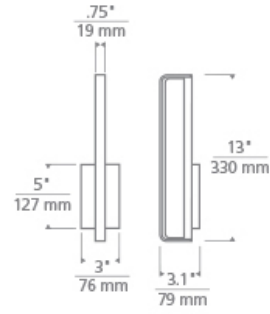

Banda 13 Wall/Bath

LED ADA

DESCRIPTION

Designed with modern appeal, the Banda 13 Bath/Wall Sconce by Tech Lighting provides a clean aesthetic with straight-lines and crisp edges enveloping integrated LEDs. Offered as a 13 inch high fixture, Banda is the perfect complement for vanity and bathroom lighting. Available in two modern finishes, a Natural Brass that will patina over time and Matte Black to fit your modern style. Complete the look with the Banda 24 and 36 Bath Bars. Lamping options are compatible with most dimmers. Refer to Dimming Chart for more information. Includes 11.7 watt, 652 delivered lumens, 3000K 90 CRI LED module. 120V dimmable with most LED compatible ELV and TRIAC Dimmers. 277V compatible with 0-10V dimmers. ADA compliant. Mounts vertical or horizontal. 120V or 277V.

INSTALLATION

This product can mount to either a 4" square electrical box with round plaster ring or an octagonal electrical box (not included).

WEIGHT

2-2lb / 0.91-0.91kg ±

chrome

matte black

natural brass

ORDERING INFORMATION