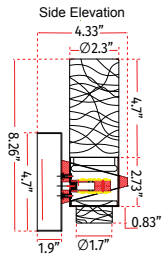

ABRA MODEL **20074WV-CH**

**Solid Crystal Glass Vanity**

FAMILY NAME **Krypton**

UPC **00810035190436**

FIXTURE MATERIAL				FIXTURE DIMENSIONS IN INCHES										
Frame Material	Finishes Available	Diffuser Type	Diffuser Finish	Diameter	Height	o.a.h	Width	Length	Ext	Weight	ADA	Location	Rating	Compliance
Steel	CH-Chrome	Glass	Seed		8.26	8.26		26	4.33			Wall Mount only	Damp Location	cETLus
LAMPING										Compatible Dimmers		Junction Box Type		SUPPLIED
Lamp Type	Lamp qty	Wattage	Max Wattage	Base	Kelvin	CRI	Initial Lumen's	Delivered Lumen's	Voltage			Standard 4 x 4 Octagon Box		
LED	8	3.5w	28w	Solid State Module	3000k	90+	2380	1666 estimated	120v					
SPECIAL NOTES														