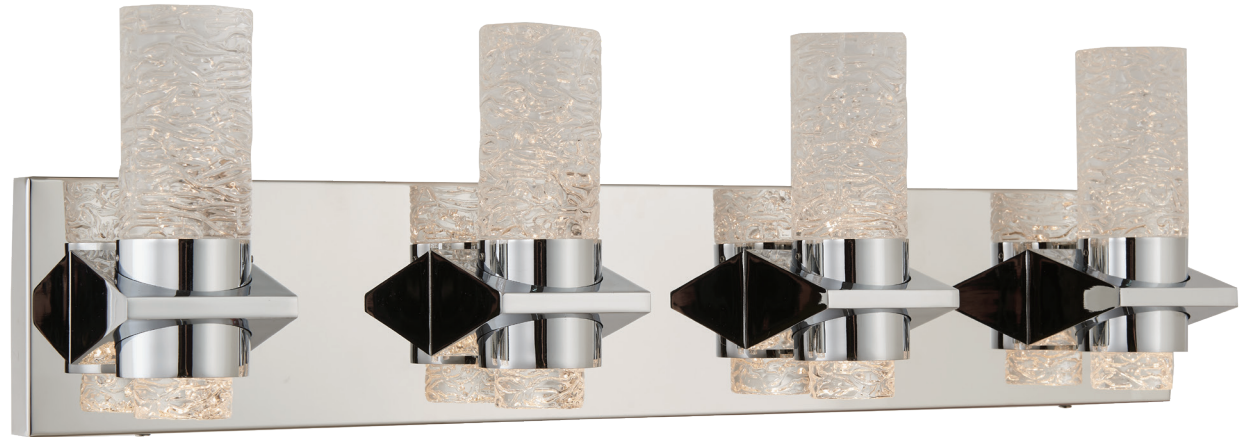

ABRA MODEL **20074WV-CH**

**Solid Crystal Glass Vanity**

FAMILY NAME **Krypton**

UPC **00810035190436**

FIXTURE MATERIAL				FIXTURE DIMENSIONS IN INCHES										
Frame Material	Finishes Available	Diffuser Type	Diffuser Finish	Diameter	Height	o.a.h	Width	Length	Ext	Weight	ADA	Location	Rating	Compliance
Steel	CH-Chrome	Glass	Seed		8.26	8.26		26	4.33			Wall Mount only	Damp Location	cETLus
LAMPING										Compatible Dimmers		Junction Box Type		SUPPLIED
Lamp Type	Lamp qty	Wattage	Max Wattage	Base	Kelvin	CRI	Initial Lumen's	Delivered Lumen's	Voltage			Standard 4 x 4 Octagon Box		
LED	8	3.5w	28w	Solid State Module	3000k	90+	2380	1666 estimated	120v					
SPECIAL NOTES														