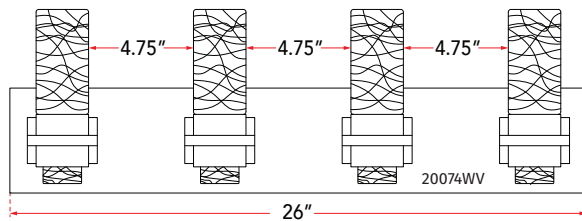

ABRA MODEL **20074WV-CH**

**Solid Crystal Glass Vanity**

FAMILY NAME **Krypton**

UPC **00810035190436**

FIXTURE MATERIAL				FIXTURE DIMENSIONS IN INCHES										
Frame Material	Finishes Available	Diffuser Type	Diffuser Finish	Diameter	Height	o.a.h	Width	Length	Ext	Weight	ADA	Location	Rating	Compliance
Steel	CH-Chrome	Glass	Seed		8.26	8.26		26	4.33			Wall Mount only	Damp Location	cETLus
LAMPING										Compatible Dimmers		Junction Box Type		SUPPLIED
Lamp Type	Lamp qty	Wattage	Max Wattage	Base	Kelvin	CRI	Initial Lumen's	Delivered Lumen's	Voltage			Standard 4 x 4 Octagon Box		
LED	8	3.5w	28w	Solid State Module	3000k	90+	2380	1666 estimated	120v					
SPECIAL NOTES														