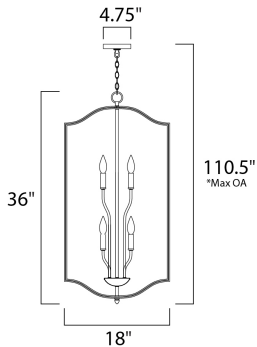

*max overall height

MEASUREMENTS

- DIMENSION : 18" L x 18" W x 36" H
- MAX OAH : 110.5" OAH
- CANOPY : 4.75" W x 0.75" H x 4.75" L
- HANGING WEIGHT : 12.25 lb

LAMPING

- LUMENS : 0 Rated
- BULB : 6 x 60W Incandescent E12 Candelabra , 360W Total
- BULB INCLUDED : (Not Included)
- DIMMABLE : Yes