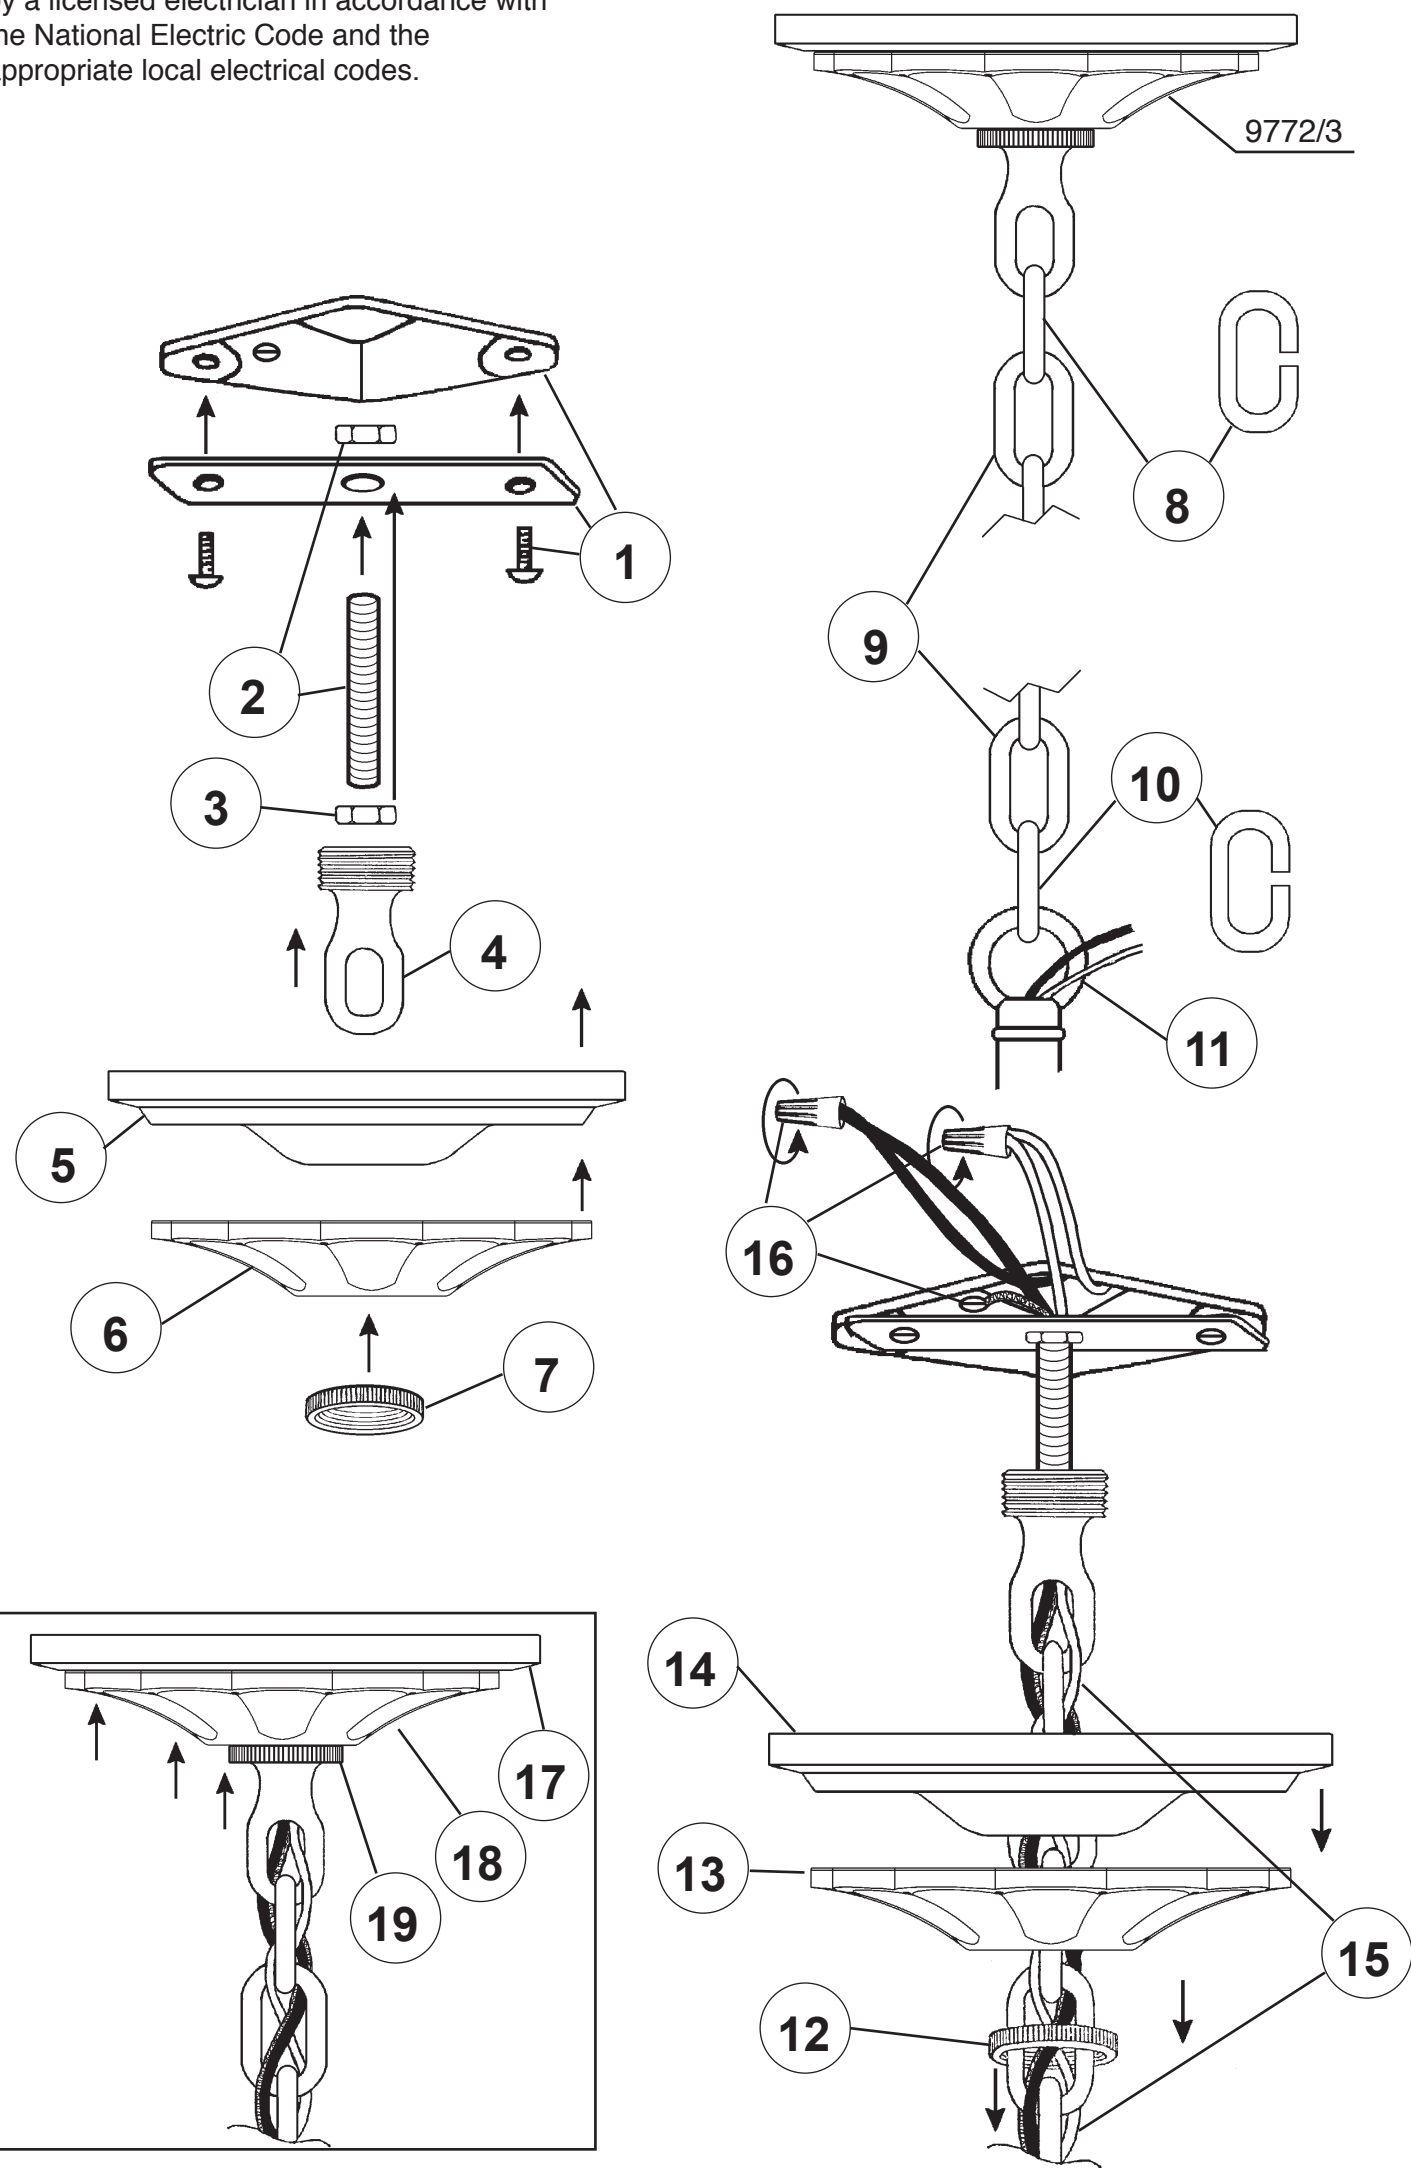

SCHONBEK®

BAGATELLE 1238N- ___ _A

8 + 3 Lights
Diameter: 26-1/2"
Body Length: 24-1/2"
Hanging Weight: 23lbs.

THIS DESIGN IS THE PROPRIETARY
TRADE DRESS/TRADEMARK OF
SWAROVSKI LIGHTING, LTD.

SCHONBEK®

8 X MAX 60 W

20

You will need 8 - B10
25 Watts Recommended
60 Watts Max

3 - G12
25 Watts Recommended (supplied)
40 Watts Max

Install bulbs and be sure to
test fixture **BEFORE**
trimming.