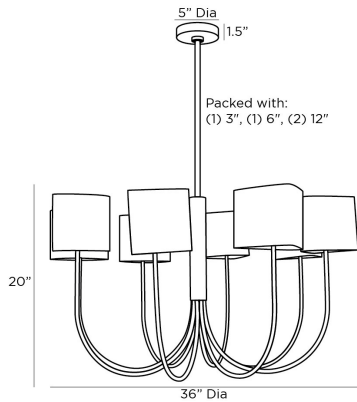

ARTERIOS

RUSKIN CHANDELIER

85076
H: 27.5 IN, Dia: 36.00 IN
Blackened Iron
Contract Suitable As Is

In the classic tulip-style silhouette, the Ruskin chandelier is modernized with graceful arms in blackened iron, with a banded central column of antique brass iron. Traditional tapered shades are swapped for softly rounded, triangular, off-white microfiber shades that nod to mid-century design. Damp-rated, although limited covered outdoor areas may affect finish.

APPEARANCE

Material Iron, Microfiber
Finish Antique Brass, Blackened Iron, Off-White
Top Coat/Sealant true

DIMENSIONS

Chandelier H: 20 IN, Dia: 36.00 IN
Minimum Hanging Height 27.5 IN
Maximum Hanging Height 57.5 IN
Canopy H: 1.5 IN, Dia: 5.00 IN

WIRING

Rating Damp
Cord 10 FT, Black, SVT
Socket 8, Type B - E12
Maximum Watt 25
Voltage 110-120 V

CERTIFICATIONS

Certifications Mexico
United States, Canada

COMPLIANCY

UL/ETL Yes
RoHS true

SHIPPING

Product Weight 15.7 LBS
Gross Weight 1 11.5 LBS
Gross Weight 2 6 LBS
Shipping Box 1 H: 33.86 IN, L: 33.86 IN, W: 17.72 IN
Shipping Box 2 H: 30 IN, L: 8 IN, W: 8 IN

REPLACEMENT PARTS

Replacement Part 1 PIPE-519
Replacement Part 1 Dim (1) 3", (1) 6", (1) 12"
Replacement Part 2 CANOPY-608
Replacement Part 2 Dim 1" x 5"

CONTRACT

Contract Suitable true