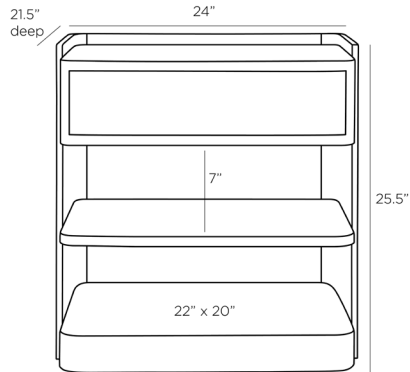

ARTERIOS

MEDICI SIDE TABLE

5720
H: 25.5 IN, W: 24 IN, D: 21.5 IN
Chateau Gray
Contract Suitable As Is

Rich materials come together in this moderne aesthetic of the Morgan. Crafted from ofram veneer in a chateau gray finish supported by a charcoal lacquer cuff-style wrap. A press-to-open top drawer and two shelves for storage. Finish will vary.

APPEARANCE

Material	Lacquer, Ofram Veneer
Finish	Charcoal, Chateau Gray
Finish Will Vary	true
Top Coat/Sealant	true

DIMENSIONS

Foot Print	W: 24 IN, D: 21.5 IN
Drawer Exterior	H: 5, W: 21.5, D: 1
Drawer Interior	H: 3 IN, W: 19 IN, D: 15 IN
Shelf Clearance	7"

SHIPPING

Shipping Requirements	TruckShip
Product Weight	45 LBS
Gross Weight 1	60 LBS
Shipping Box 1	H: 27.17 IN, L: 24.4 IN, W: 28.74 IN

ADDITIONAL INFO

Features	Anti-Tip Kit Included
Swatch Number	CH2X2, CG2X2