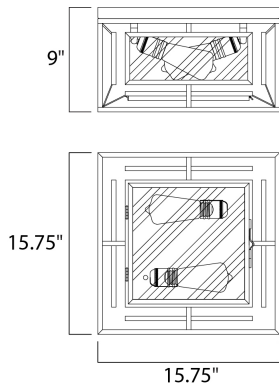

**MEASUREMENTS**

DIMENSION : 15.75" L x 15.75" W x 9" H  
 MAX OAH : 15.75" W x 1" H  
 HANGING WEIGHT : 13.2 lb

**LAMPING**

INPUT VOLTAGE : 120V  
 LUMENS : 0 Rated  
 BULB : 2 x 60W Incandescent E26 Medium , 120W Total  
 BULB INCLUDED : (Not Included)  
 DIMMABLE : Yes