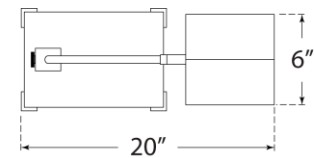

TEAR SHEET

Copse Medium Pharmacy Desk Lamp

Item # RB 3005BZ/DW

Designer: Ray Booth

Height: 22" - 27"

Width: 6.75"

Extension: 20"

Base: 6.75" x 11.5" Rectangle

Finishes: AB/DW, BZ/DW, PN/WA

Socket: E26 Dimmer

Wattage: 6.5 LED B11

Weight: 7 Pounds

Top View

Side View

Front View