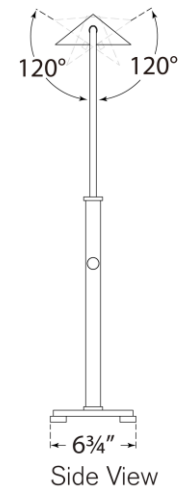

TEAR SHEET

Copse Medium Pharmacy Desk Lamp

Item # RB 3005BZ/DW

Designer: Ray Booth

Height: 22" - 27"

Width: 6.75"

Extension: 20"

Base: 6.75" x 11.5" Rectangle

Finishes: AB/DW, BZ/DW, PN/WA

Socket: E26 Dimmer

Wattage: 6.5 LED B11

Weight: 7 Pounds

Top View

Side View

Front View