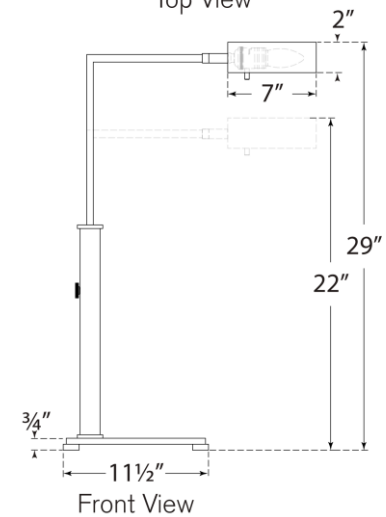

TEAR SHEET

Copse Medium Pharmacy Desk Lamp

Item # RB 3005BZ/DW

Designer: Ray Booth

Height: 22" - 27"

Width: 6.75"

Extension: 20"

Base: 6.75" x 11.5" Rectangle

Finishes: AB/DW, BZ/DW, PN/WA

Socket: E26 Dimmer

Wattage: 6.5 LED B11

Weight: 7 Pounds

Top View

Side View

Front View