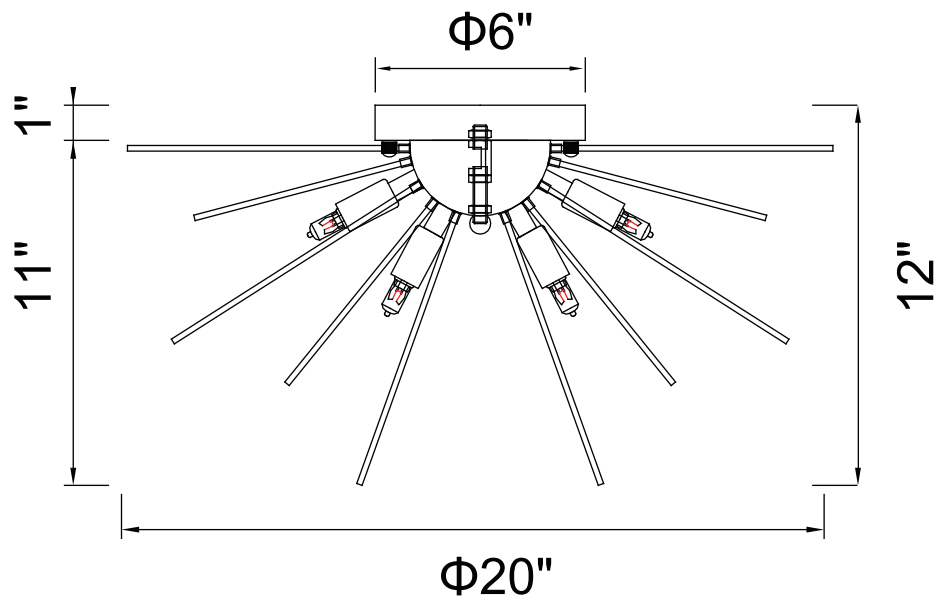

PROJECT: _____

FIXTURE TYPE: _____

LOCATION: _____

CONTACT/PHONE: _____

Item	1034C20-6-101
Collection	SAVANNAH
Finish	Black
Glass	-----
Crystal	-----
Input	120V AC,60HZ,AC

Shade	-----
Length/Dia.	20"
Width/Ext.	-----
Height	11"
Maximum	12"
Lumens	-----

Light Source	G9
Bulb Info.	6×40W
Included	-----
Dimmable	Yes
Color	-----
Weight	4.8KG