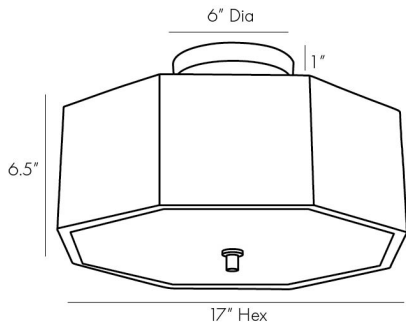

ARTERIOS

GRESPAN SEMI-FLUSH MOUNT

44763
 H: 6.5 IN, W: 17 IN, D: 17 IN
 Antique Brass
 Contract Suitable As Is

The hexagonal shape of this semi-flush mount draws the eye with its multi-faceted façade. Crafted of iron, this fixture features an antique brass exterior and polished brass interior for an extra element of shine. Diagonal detailing adds texture to the side panels and canopy to create a look that is both edgy and elegant. A frosted glass diffuser helps to disguise two bulbs, while simultaneously working to soften the glow. Finish will vary.

APPEARANCE

Material	Glass, Iron
Finish	Antique Brass, Frosted, Polished Brass
Finish Will Vary	true
Top Coat/Sealant	false

DIMENSIONS

Canopy	H: 1 IN, Dia: 6.00 IN
--------	-----------------------

WIRING

Rating	Indoor Only
Cord	10 FT, Clear/Silver, SVT
Socket	2, Type B - E12
Maximum Watt	25
Voltage	110-120 V

REPLACEMENT PARTS

Replacement Part 1	CANOPY-507
Replacement Part 1 Dim	1" x 5"

CONTRACT

Contract Suitable	true
-------------------	------