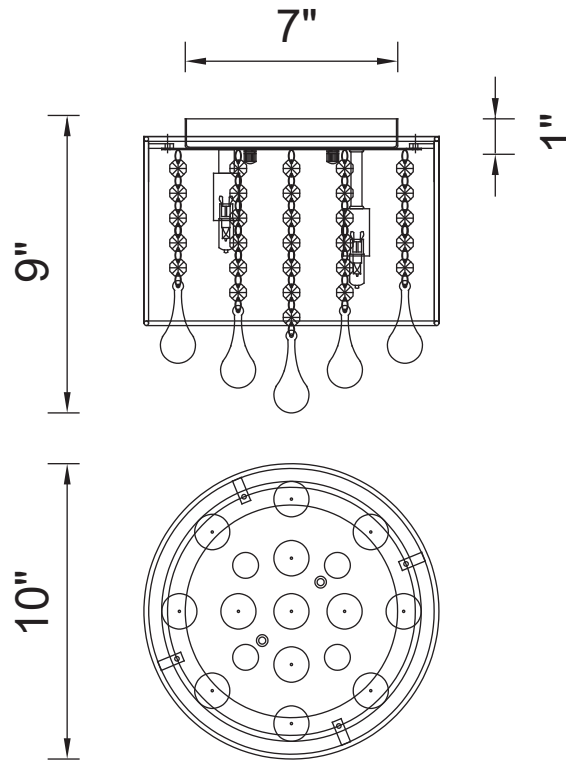

PROJECT: \_\_\_\_\_  
 FIXTURE TYPE: \_\_\_\_\_  
 LOCATION: \_\_\_\_\_  
 CONTACT/PHONE: \_\_\_\_\_

Item	5006C10C-R
Collection	WATER DROP
Finish	Chrome
Glass	-----
Crystal	Clear
Input	120V AC,60HZ,AC

Shade	Black
Length/Dia.	10"
Width/Ext.	-----
Height	9"
Maximum	-----
Lumens	-----

Light Source	G9
Bulb Info.	4x40W
Included	-----
Dimmable	Yes
Color	-----
Weight	