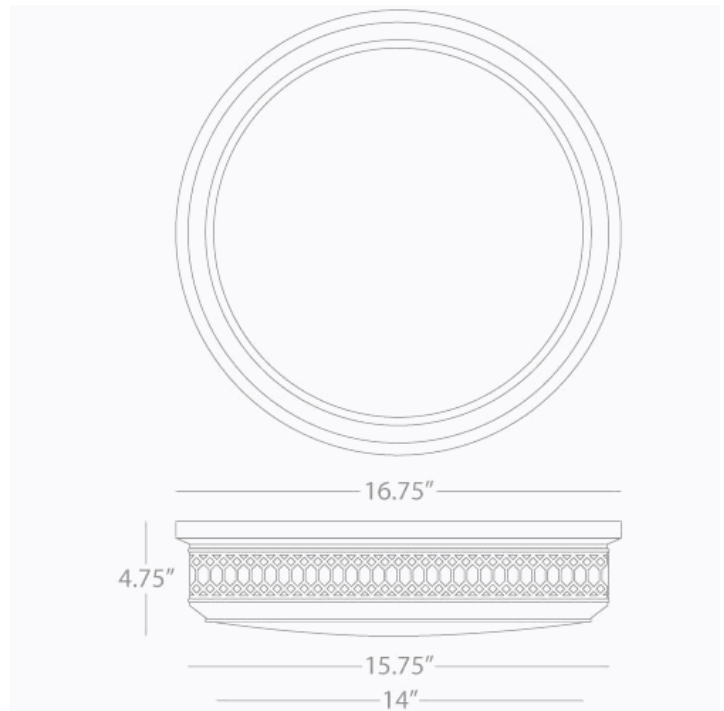

WILLIAMSBURG

TUCKER

Z307

Large Flush Mount

3-40W Max.

Bulb Type: B, Medium Base

Direct Wire

Deep Patina Bronze Finish

Frosted White Cased Glass Shade

FINISH OPTIONS:

307 - Antique Brass

S307 - Polished Nickel

**** Available for Quick SHIP ****