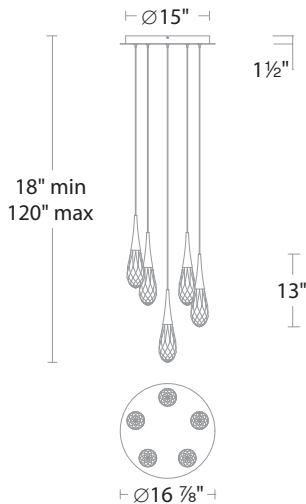

AB: Aged Brass

BK: Black

PN: Polished Nickel

DESCRIPTION

Height-adjustable, faceted crystal teardrop elements float in mid-air. Cascading from above and perfectly designed for illuminating foyers and dining tables while making a dramatic design statement in a range of residential and hospitality environments.

LINE DRAWING

FEATURES

- Built-in color temperature adjustability switch from 3000K/3500K/4000K at time of installation
- Thin powered aircraft cables provide an ultra clean look for adjustable suspension height
- Canopy conceals a proprietary universal 120V-220V-277V driver
- Can be mounted on a sloped ceiling

SPECIFICATIONS

CRI	90
Dimming	ELV, 0-10V, TRIAC
Standards	ETL/cETL, Damp, Title 24

REPLACEMENT PARTS

- RPL-GLA-21213 - Crystal

Model	Size	LED Color Temp	Finish	Voltage	Wattage	Weight	LED Lumens	Delivered Lumens
BPD21205	5 lights	3000K/3500K/4000K	AB Aged Brass BK Black PN Polished Nickel	120-277V	33W	28 lb	2925	1950