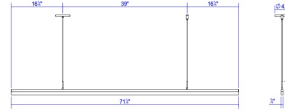

## Dimensions

Height:	1.75"
Width:	71.5"
Length:	0.75"
Canopy/Backplate/Base:	4.5"
Hanging Details:	6' Adjustable Cord
Size:	72"
Canopy/Backplate/Base Height:	0.5"