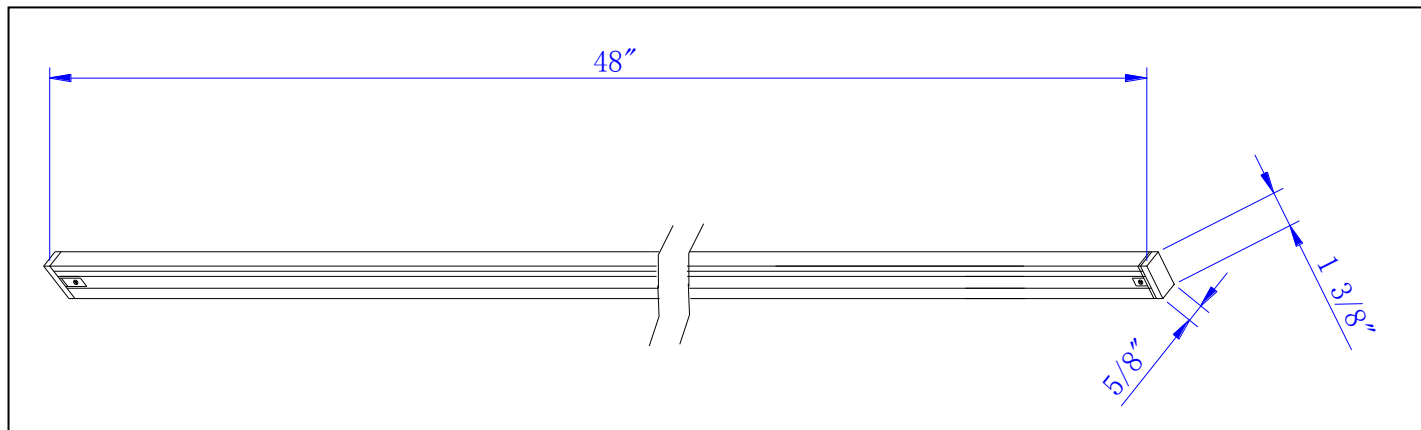

Project: _____

Catalog No.: _____

Lamp/Wattage: _____

Model No. : HT-271

Description : 4' Track, 120V, 2400W

Voltage : 120 V

Ampere: 20 A

Finish : WH (White)