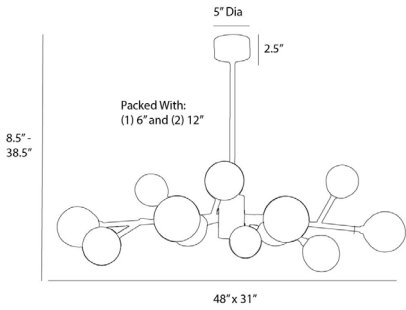

ARTERIOS

DALLAS SMALL CHANDELIER

89406

H: 8.5 IN, W: 48 IN, D: 31 IN

Brown Nickel, Smoke Glass

Contract Suitable As Is

An Arteriors icon gets an update. Mid-century inspiration meets small-scale design with this 12-light, brown nickel take on the Dallas Chandelier and its Sputnik form. Features 12 adjustable arms, each topped with a smoke glass globe, to allow for customized constellation creation. Shown with 2 tubular bulbs. Additional pipe available (PIPE-103). Also available in polished nickel (89456) and vintage brass (89455). Damp-rated, although limited covered outdoor conditions may affect finish.

APPEARANCE

Material	Glass, Steel
Finish	Brown Nickel, Smoke
Top Coat/Sealant	true
Link	Welded

DIMENSIONS

Minimum Hanging Height	8.5 IN
Maximum Hanging Height	38.5 IN
Canopy	H: 2.5 IN, Dia: 5.00 IN

WIRING

Rating	Damp
Cord	10 FT, Black, SVT
Socket	12, Type B--E12 Other
Photographed Bulb	Small Clear Tubular Bulb
Maximum Watt	40
Voltage	110-120 V

CERTIFICATIONS

Certifications	Mexico European Union, United Arab Emirates, United States, Canada
----------------	---

COMPLIANCY

UL/ETL	Yes
CB	Yes
RoHS	true

SHIPPING

Product Weight	17.2 LBS
Gross Weight 1	24.9 LBS
Shipping Box 1	H: 10 IN, L: 44 IN, W: 29 IN

ADDITIONAL INFO

Disclaimers	Bulb cannot exceed 3" in length due to globe size.
-------------	--

REPLACEMENT PARTS

Replacement Part 1	PIPE-103
Replacement Part 1 Dim	(1) 6" and (1) 12"
Replacement Part 2	PIVOT-101