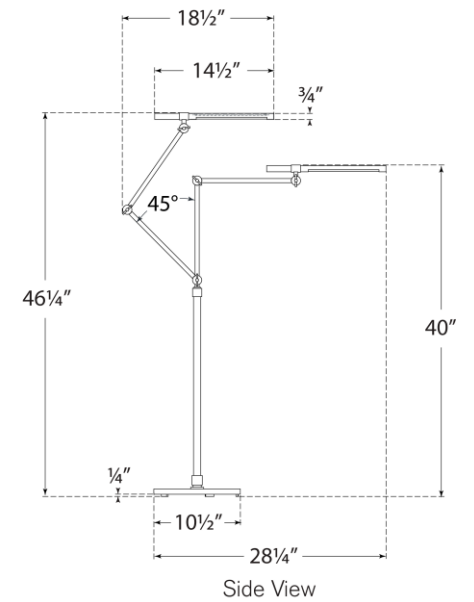

TEAR SHEET

Heron Medium Adjustable Floor Lamp

Item # IKF 1506PN/BLK

Designer: Ian K. Fowler

Height: 40" - 46.25"

Width: 10.5"

Extension: 18.5" - 28.25"

Base: 10.5" Round

Finishes: HAB/BLK, PN/BLK

Socket: Dedicated LED w/ Dimmer

Wattage: 10w (800lm)

Note: UL Only

Side View

Top View

Side View