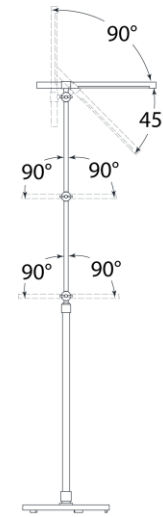

TEAR SHEET

Heron Medium Adjustable Floor Lamp

Item # IKF 1506PN/BLK

Designer: Ian K. Fowler

Height: 40" - 46.25"

Width: 10.5"

Extension: 18.5" - 28.25"

Base: 10.5" Round

Finishes: HAB/BLK, PN/BLK

Socket: Dedicated LED w/ Dimmer

Wattage: 10w (800lm)

Note: UL Only

Side View

Top View

Side View