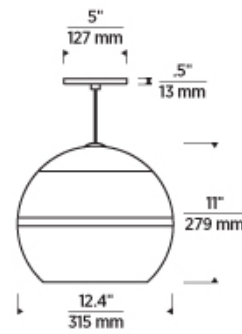

## SPECIFICATIONS

PRIMARY MATERIAL	Glass
SHADE MATERIAL	Glass
NET WEIGHT	8 lbs
HEIGHT	11in
WIDTH	12.4in
LENGTH	12.4in
UP LIGHT / DOWN LIGHT / BOTH?	
WET LISTED	
DAMP LISTED	
DRY LISTED	
MIN. HANGING HEIGHT	17.1in
MAX HANGING HEIGHT	83.1in
TOTAL CORD LENGTH	72in
TOTAL STEM LENGTH	
STEM QTY	
SLOPED CEILING ADAPTABLE?	Yes 45° Max
GENERAL LISTING	ETL Listed
INCLUDES	