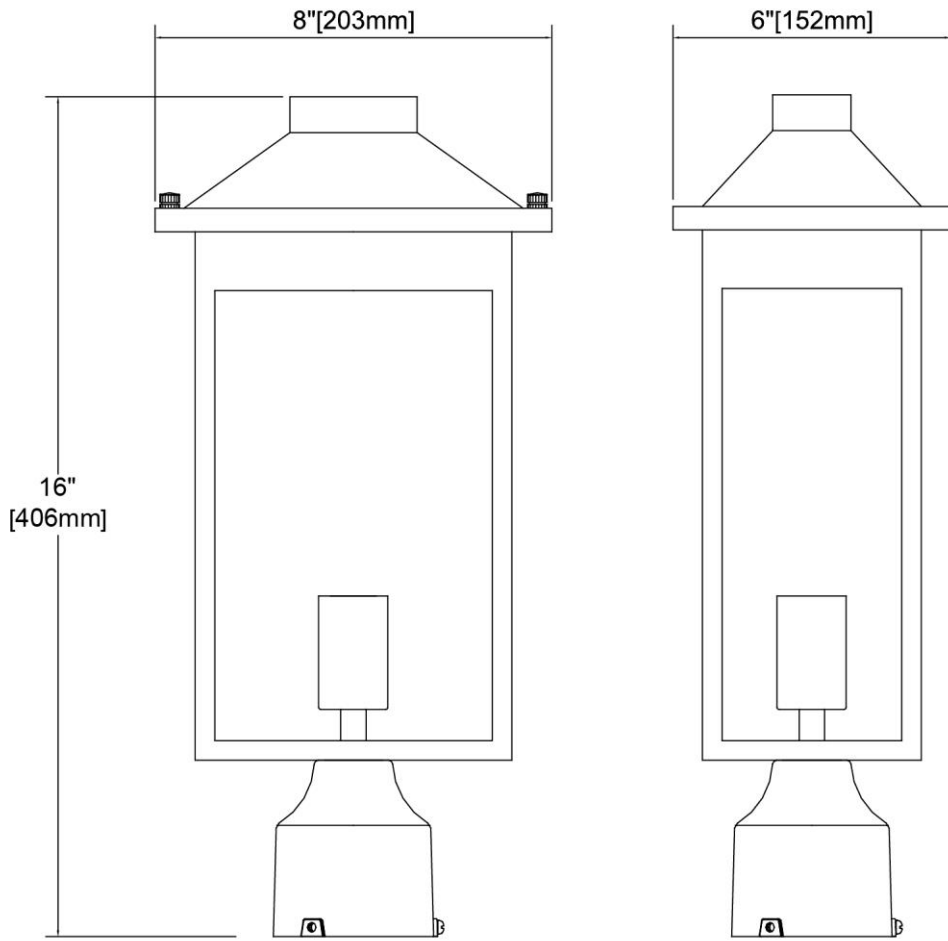

ITEM #:	46704/1
UPC	748119134383
Description	Lamplighter 1-Light Post Mount in Matte Black with Seedy Glass
Finish	Matte Black
Materials	Glass, Steel
Brand	ELK Lighting
Collection	Lamplighter
Category	Outdoor Lighting
Type	Post Mount

ITEM DIMENSIONS				RATINGS & SPECIFICATIONS				
Width	8 inches			Safety Rating	ETL		Certification	Wet locations
Depth	5.75 inches			ADA Compliant	N/A		Voltage	120
Height	16 inches			BULBS / SOCKETS				
Weight	5 pounds			Quantity	1	Wattage	100 watts	
ADDITIONAL DIMENSIONS				Included	No	Type	A19 (E26 Medium Base)	
Backplate / Canopy	N/A			Other	N/A			
HCWO	N/A			CHAIN / CORD INFORMATION				
Min. Extension	N/A			Chain	N/A	Cord	8 inches	
Max. Extension	N/A			SHADE / GLASS DETAILS				
OVERALL HEIGHT				Shade/Glass Description	Seedy glass			
Min.	N/A		Max.	N/A				
EXTENSION ROD(S)				Width	N/A		Height	N/A
N/A				Width at Top	N/A		Width at Bottom	N/A