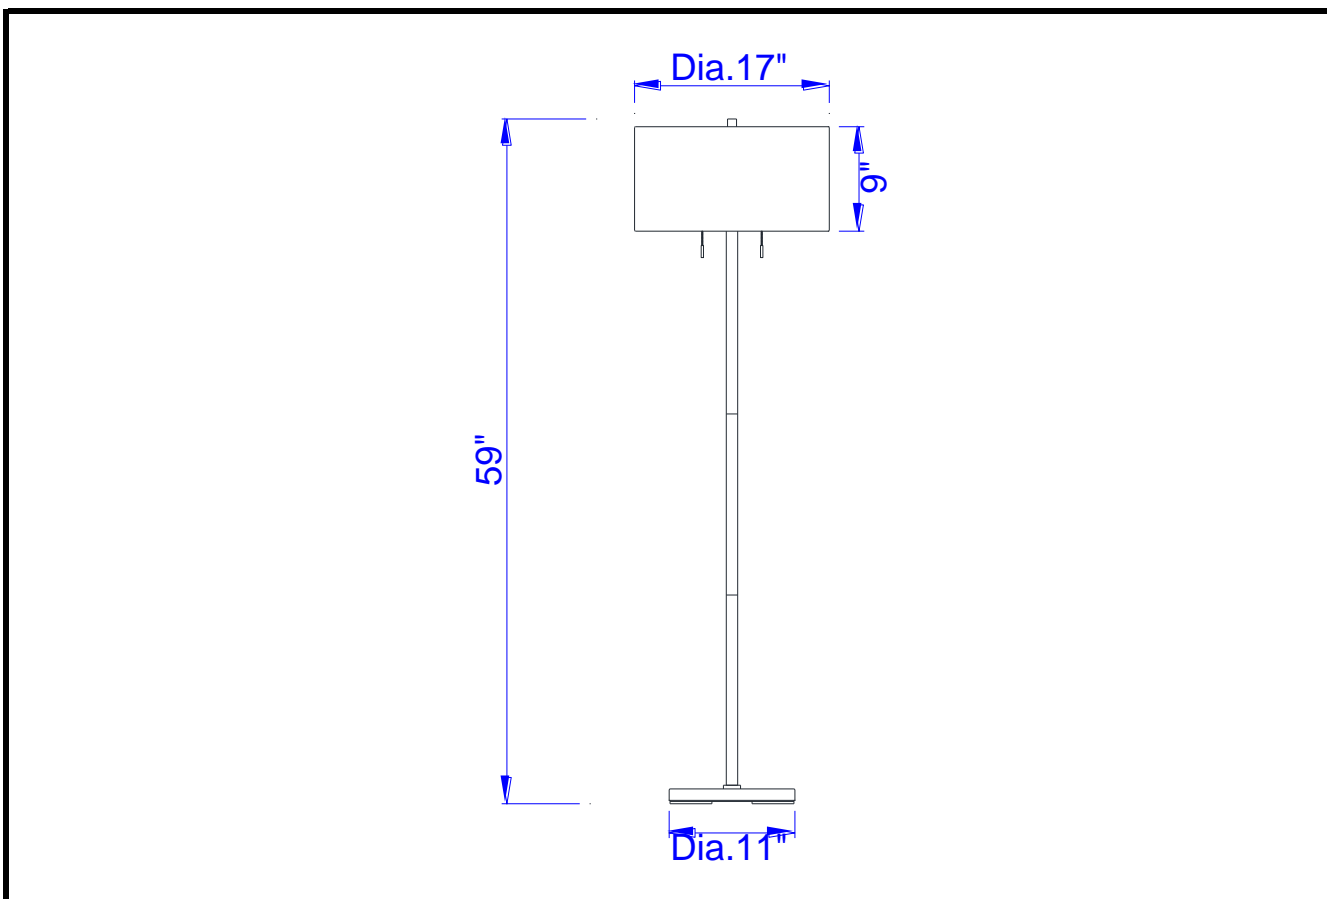

Project: _____

Catalog No.: _____

Lamp/Wattage: _____

- Model No:** BO-2450FL
- Description:** Calais Metal Floor Lamp
- Material:** Metal
- Finish :** DB (Dark Bronze)
- Height:** 59"
- Base Width:** Dia. 11"
- Wattage :** 60Wx2
- Socket :** Medium Base (E27)
- Switch:** On/off Pull Chain
- Bulb:** Incandescent, CFL
- Wire Length:** 6'
- Wire Color:** Black
- Shade No:**
- Material:** Fabric
- Shade size:** 17"x17"x9"