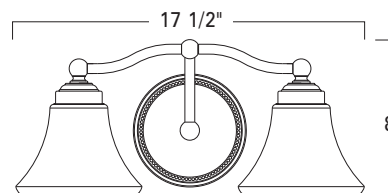

Soliel 1 Light  
9661-CH-FL

Soliel 2 Light  
9662-BN-FL

Soliel 3 Light  
9663-BN-FL

9661

9662

9663

Product Name / Model / Dimensions				Finish Options	Glass Options	Lamping Options
Soliel (One Light) - 9661 Soliel (Two Light) - 9662 Soliel (Three Light) - 9663				<b>Standard</b> Brushed Nickel / BN Chrome / CH	<b>Standard</b> Flared / FL  4.75" H X 6.5" W	<b>Standard</b> Incandescent / IN 9661 - (1) 75 Watt Edison 9662 - (2) 75 Watt Edison 9663 - (2) 75 Watt Edison
Series	Height	Width	Projection			
9661	7.75"	6.50"	8.00"			
9662	8.25"	17.50"	8.00"			
9663	9.25"	22.25"	8.00"			
Backplate 6.00" diameter						