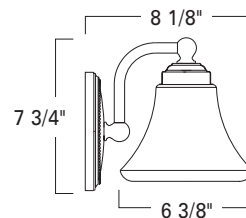

Soliel 1 Light  
9661-CH-FL

Soliel 2 Light  
9662-BN-FL

Soliel 3 Light  
9663-BN-FL

9661

9662

9663

Product Name / Model / Dimensions				Finish Options	Glass Options	Lamping Options
Soliel (One Light) - 9661 Soliel (Two Light) - 9662 Soliel (Three Light) - 9663				<b>Standard</b> Brushed Nickel / BN Chrome / CH	<b>Standard</b> Flared / FL  4.75" H X 6.5" W	<b>Standard</b> Incandescent / IN 9661 - (1) 75 Watt Edison 9662 - (2) 75 Watt Edison 9663 - (2) 75 Watt Edison
Series	Height	Width	Projection			
9661	7.75"	6.50"	8.00"			
9662	8.25"	17.50"	8.00"			
9663	9.25"	22.25"	8.00"			
Backplate 6.00" diameter						