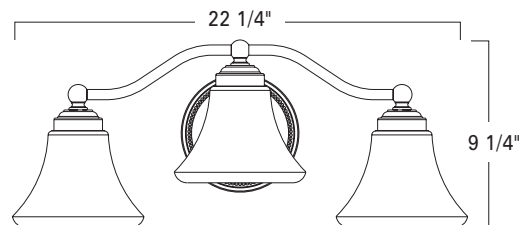

Soliel 1 Light  
9661-CH-FL

Soliel 2 Light  
9662-BN-FL

Soliel 3 Light  
9663-BN-FL

9661

9662

9663

Product Name / Model / Dimensions				Finish Options	Glass Options	Lamping Options
Soliel (One Light) - 9661 Soliel (Two Light) - 9662 Soliel (Three Light) - 9663				<b>Standard</b> Brushed Nickel / BN Chrome / CH	<b>Standard</b> Flared / FL  4.75" H X 6.5" W	<b>Standard</b> Incandescent / IN 9661 - (1) 75 Watt Edison 9662 - (2) 75 Watt Edison 9663 - (2) 75 Watt Edison
Series	Height	Width	Projection			
9661	7.75"	6.50"	8.00"			
9662	8.25"	17.50"	8.00"			
9663	9.25"	22.25"	8.00"			
Backplate 6.00" diameter						