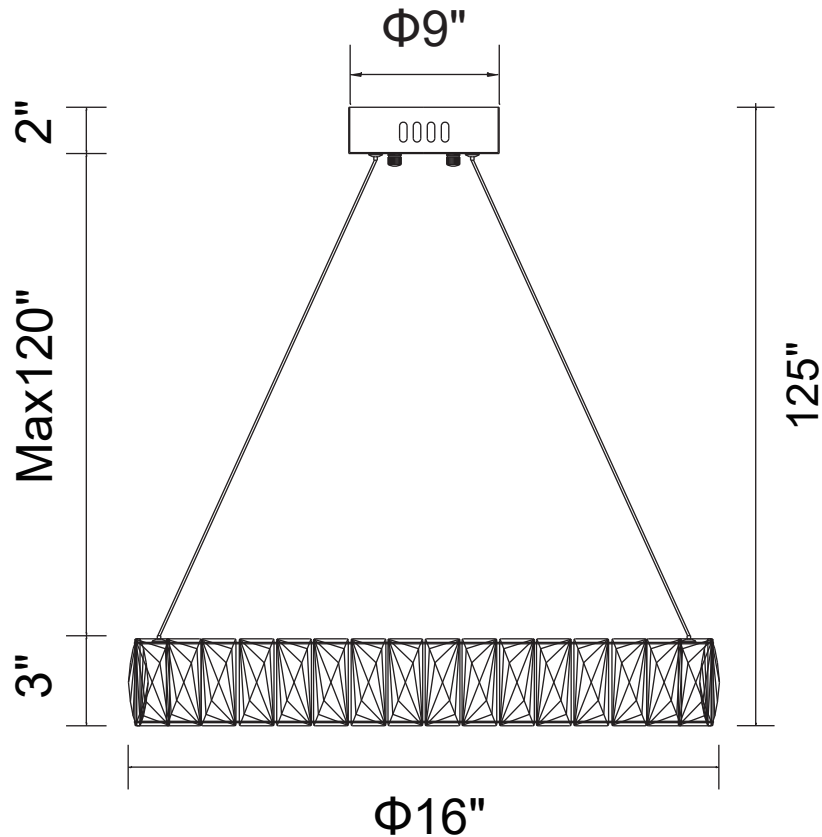

PROJECT: _____

FIXTURE TYPE: _____

LOCATION: _____

CONTACT/PHONE: _____

Item	5704P16-1-601-A
Collection	JUYes
Finish	Chrome
Glass	-----
Crystal	Clear
Input	120V AC,60HZ,AC

Shade	-----
Length/Dia.	16"
Width/Ext.	-----
Height	3"
Maximum	125"
Lumens	1900

Light Source	LED
Bulb Info.	36W
Included	-----
Dimmable	Yes
Color	4000K
Weight	