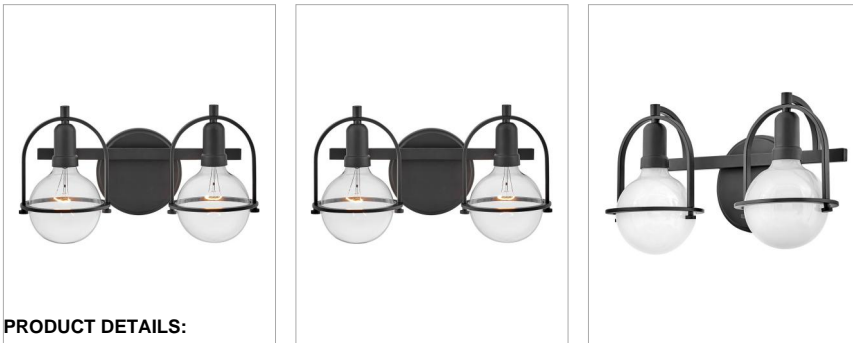

SOMERSET

53772BK

SMALL TWO LIGHT VANITY

Chic and elegant, the Somerset collection exudes a quiet and precise sophistication. Subtly fusing modernity with vintage appeal, a streamlined metal yoke and ring best showcases either a white or clear G-style bulb, while understated turned metal knobs add an authentic edge. Offered in Heritage Brass or Black finish.

| DETAILS | |
|-----------|--|
| FINISH: | Black |
| MATERIAL: | Steel |
| DIMMABLE: | YES, WITH DIMMABLE LAMP (NOT INCLUDED) |

| DIMENSIONS | |
|----------------|---------|
| WIDTH: | 16" |
| HEIGHT: | 9" |
| WEIGHT: | 2.9lb |
| BACK PLATE: | 6" Dia. |
| EXTENSION: | 7.5" |
| TOP TO OUTLET: | 4.75" |

| LIGHT SOURCE | |
|---------------|-----------------------------|
| LIGHT SOURCE: | Socketed |
| WATTAGE: | 2-14w Med. LED, 100w Equiv. |
| VOLTAGE: | 120v |

| SHIPPING | |
|----------------|------|
| CARTON LENGTH: | 18.3 |
| CARTON WIDTH: | 7.5 |
| CARTON HEIGHT: | 10.2 |
| CARTON WEIGHT: | 4 |

PRODUCT DETAILS:

- Mounting hardware is hidden on the back plate to ensure a clean silhouette
- Fixture can be mounted either up or down
- Suitable for use in damp locations as defined by NEC and CEC. Meets United States UL Underwriters Laboratories & CSA Canadian Standards Association Product Safety Standards.
- Ideal for g-style bulbs (not included)
- Merging the best of traditional and modern elements with a sophisticated and streamlined look