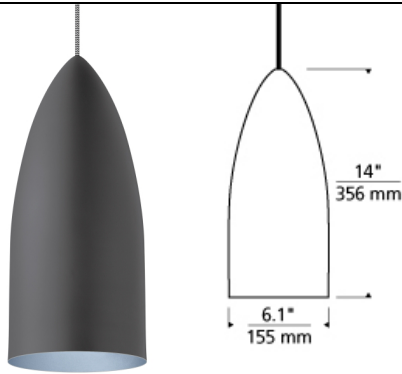

## DESCRIPTION

Inspired by vintage automobile styling of the 1940s, spun metal shades with rubberized paint create a flawlessly smooth look that also offers an unexpected metallic texture and color when viewed from below. Includes 6' of field-cutttable black/white cloth cord. Available with or without lamp. E26 medium base socket 150w max. LED includes (1) E26 medium base 10 watt 90 CRI 2700K LED A19 lamp. Incandescent version dimmable with a standard incandescent dimmer. LED version dimmable with an LED compatible dimmer. Consult lamp manufacturer for more information. 120v or 277v.

## WEIGHT

1.5-2lb / 0.68-0.91kg ±

rubberized gray/blue

rubberized gray/copper

rubberized gray/gold

rubberized gray/platinum

rubberized white/blue

rubberized white/copper