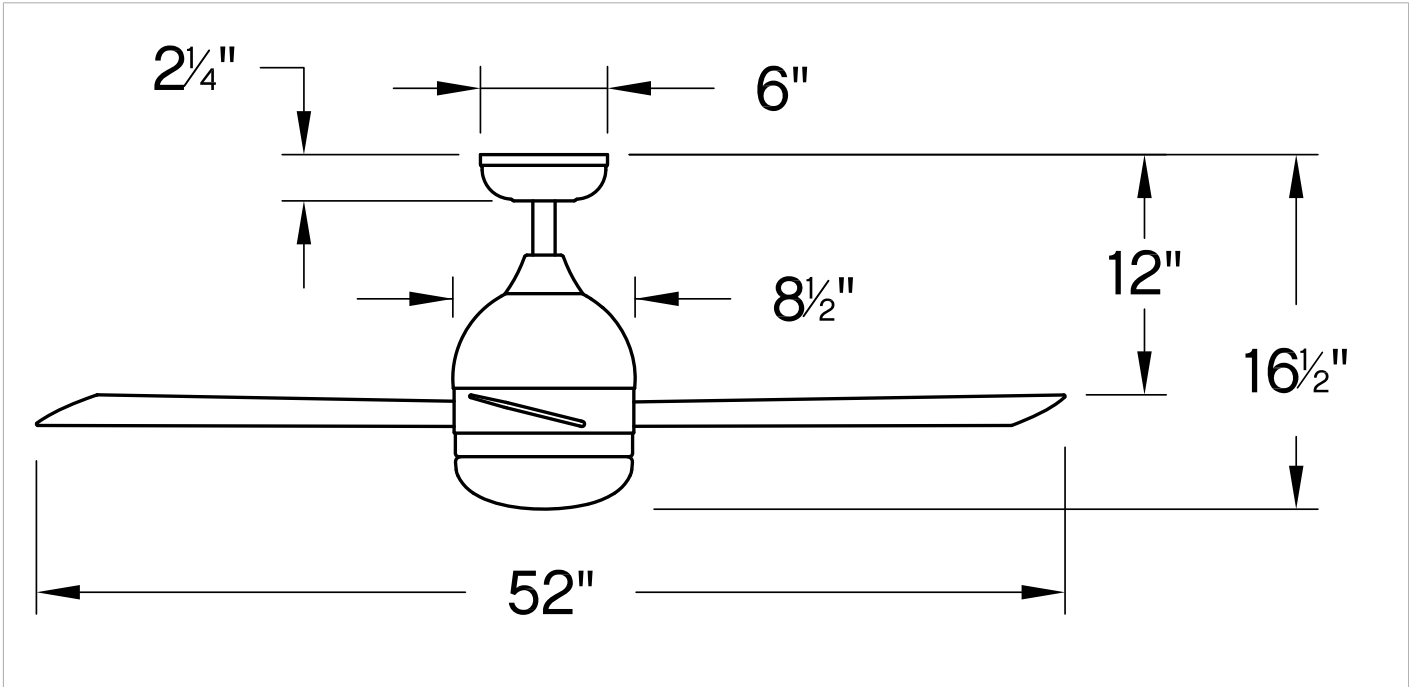

VERGE 52" LED FAN

902352FBN-LWA

PERFORMANCE SPECIFICATIONS	STANDARD	
	HIGH SPEED	AVERAGE SPEED
Airflow	5226	3642
EnergyUse	52.4	32.8
EnergyCost	15	9
Efficiency	100	111
AMPS	0.44	0.31
RPMS	167	115

AVERAGE PERFORMANCE AND ENERGY INFORMATION

ENERGYGUIDE

Estimated Yearly Energy Cost

$9

Cost Range of Similar Models (19" – 84")

$3 | | | $34

- Based on 12 cents per kWh and 6.4 hours use per day
- Your cost depends on rates and use
- Energy Use: 32.8 Watts

Airflow

3,642

Cubic Feet Per Minute

- The higher the airflow, the more air the fan will move
- Airflow Efficiency: 111 Cubic Feet Per Minute Per Watt

All estimates based on typical use, excluding lights ftc.gov/energy

Airflow Shown is a Weighted Average of High and Low Cubic Feet per Minute Based on Downrod

HINKLEY

HINKLEY
33000 Pin Oak Parkway
Avon Lake, OH 44012

PHONE: (440) 653-5500
Toll Free: 1 (800) 446-5539

hinkley.com