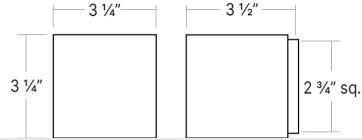

Project:

QB Small Sconce Spec Sheet

SKU: 7520.77 Learn more at:
<https://sonnemanlight.com/qb-sconce>

Description: QB's minimalist, wall mounted aluminum cube reframes space while projecting light up and down through a clear lens. This timeless geometric form is ideal for any architectural space, including living spaces, luxury bathrooms, and outdoor spaces. This collection can be scaled for larger residential, hospitality and commercial settings. QB is IP65 rated, making it an ideal solution for outdoor locations.

Type #:

Dimensions

Height: 3.25"
Width: 3.25"
Size: Small

Electrical Specs

Bulb(s) Included?: Yes
Bulb 1 Type: Integral LED
Bulb Quantity: 2
Input Voltage: 120-277VAC
Wattage: 5
Initial Lumens: 1000
Delivered Lumens: 500
Color Temperature: 3000K
CRI: 90
Power Supply Type: Driver
Power Supply Quantity: 1
Power Supply Location: Remote
Dimming Type: TRIAC/ELV/
0-10V