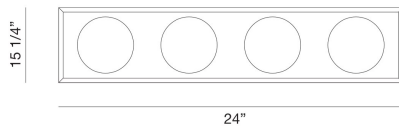

ROVER, 4 LT LED BATHBAR

PRODUCT DETAILS

No.	:	39334-022
Product Color	:	CHROME
Shade / Accent Colour	:	CHROME
Width	:	24"
Height	:	5.25"
Ext	:	4.25"
Weight	:	11lbs

LIGHT SOURCE DETAILS

Light Source Type	:	INTEGRATED LED
Input Voltage	:	120V
Bulb Voltage	:	120V
Socket Type	:	LED
Total Wattage	:	10W
Total Lumen	:	1300lm
Kelvin	:	3000K
CRI	:	90
Dimmable	:	Yes

Options Available

ITEM NO.	FINISH	SHADE
39334-015	SOFT GOLD	GOLD
39334-022	CHROME	CHROME
39334-039	BLACK	BLACK

TECHNICAL DETAILS

Canopy / Backplate Length	:	24"
Canopy / Backplate Height	:	1"
Canopy / Backplate Width	:	5.25"