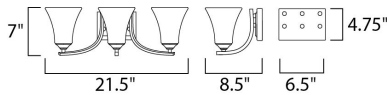

**MEASUREMENTS**

DIMENSION : 21.5" W x 7" H x 8.5" Ext  
 BACK PLATE : 6.5" W x 4.75" H x 2.75" HCO  
 HANGING WEIGHT : 6.69 lb

**LAMPING**

INPUT VOLTAGE : 120V  
 LUMENS : 0 Rated  
 BULB : 3 x 60W Incandescent E26 Medium , 180W Total  
 BULB INCLUDED : (Not Included)  
 DIMMABLE : Yes