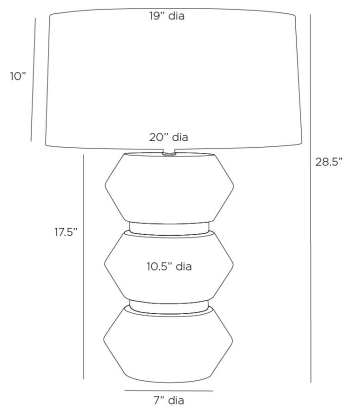

## DRIFTER LAMP

PTE10-SH047  
H: 28.5 IN, Dia: 20.00 IN  
Haze Blue Reactive Glaze, Ceramic  
Contract Suitable As Is

Totemic forms are stacked and structured to become more than the sum of their parts in this impactful ceramic style. Glazed in haze blue with a horizontal grooved texture, the Drifter is finished with an antique brass finial and an oval shade of ivory microfiber. Finish will vary.

### APPEARANCE

Material	Ceramic, Microfiber, Steel
Finish	Antique Brass, Ivory
Finish Will Vary	true
Top Coat/Sealant	false
Finial Description	Antique brass sphere
Finial Dimension	1" Dia

### DIMENSIONS

Shade	Top: 19.00 IN, Dia: 20.00 IN, Side: 10 IN
Body	H: 17.5 IN, Dia: 10.50 IN
Neck	H: 1 IN, Dia: 1.00 IN
Foot Print	Dia: 7.00 IN
Harp	9 IN

### SHIPPING

Product Weight	11.5 LBS
Gross Weight 1	15 LBS
Gross Weight 2	5 LBS
Shipping Box 1	H: 20 IN, L: 12 IN, W: 12 IN
Shipping Box 2	H: 34 IN, L: 21.26 IN, W: 21.26 IN