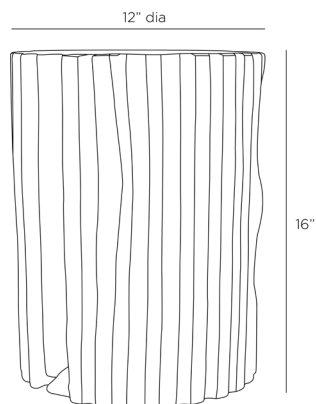

ARTERIOS

WILBUR ACCENT TABLE

FAS01

H: 16 IN, Dia: 12.00 IN

Ebony

Contract Recommendations: Adding a lacquer coating provides additional protection

Earthy and elegant, the Wilbur side table is designed with fluting reminiscent of columns. Hand-carved in solid, ebony teak root, the organic accent displays gauged features—indicative of the natural beauty of the material—lending a stump-like, found-object sensibility. Finish will vary.

APPEARANCE

Material	Wood
Material Type	Teak
Finish Will Vary	true
Top Coat/Sealant	false

DIMENSIONS

Foot Print	Dia: 12.00 IN
Diagonal Dimension	

SHIPPING

Product Weight	48 LBS
Gross Weight 1	55 LBS
Shipping Box 1	H: 12.2 IN, L: 12.2 IN, W: 16.15 IN