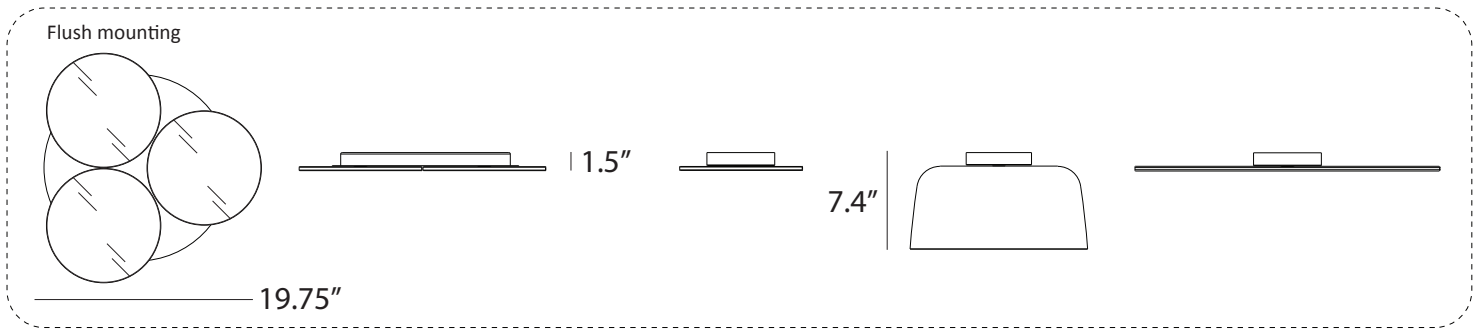

Available in a variety of translucent hues and metal finishes, the light shade adds an artistic dimension to any setting. Pairing the Yurei Light with an acoustic panel enhances its functionality by minimizing unwanted noise, fostering a serene and tranquil atmosphere. Moreover, the Yurei pendant boasts an innovative 2-in-1 mounting feature for suspension or ceiling flush mounting, ensuring versatile installation options for diverse spaces.

**YUP**  
 Lumens: 760  
 Energy Consumption : 17 W  
 Rated Lifespan 60,000+ hours  
 Color Temperature: 3,000 K  
 Color Rendering Index (Ra) : 90+  
 Color Rendering Index (R9) : 50+  
 Material: Aluminum, Plexiglass  
 Warranty: 5 years  
 Voltage: 100-240V  
 Mounting: 2-in-1 mounting capability (suspension /ceiling flush)  
 Standard Finish (luminaire): White, Black  
 Shade Finishes:  
 Matte White (Metal)  
 Matte Black / Gold (Metal)  
 Dark Grey (Translucent)  
 Clear  
 Tea Brown (Translucent)  
 Blue (Translucent)  
 Light Marble (Acoustic Panel Shade)  
 Charcoal (Acoustic Panel Shade)  
 Mustard (Acoustic Panel Shade)