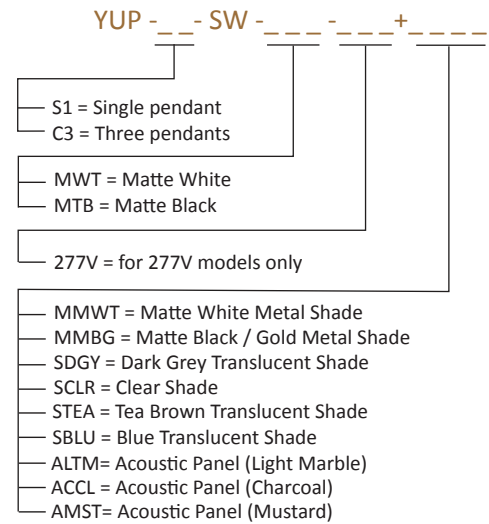

**YUP**  
 Lumens: 760  
 Energy Consumption : 17 W  
 Rated Lifespan 60,000+ hours  
 Color Temperature: 3,000 K  
 Color Rendering Index (Ra) : 90+  
 Color Rendering Index (R9) : 50+  
 Material: Aluminum, Plexiglass  
 Warranty: 5 years  
 Voltage: 100-240V  
 Mounting: 2-in-1 mounting capability (suspension /ceiling flush)  
 Standard Finish (luminaire): White, Black  
 Shade Finishes:  
 Matte White (Metal)  
 Matte Black / Gold (Metal)  
 Dark Grey (Translucent)  
 Clear  
 Tea Brown (Translucent)  
 Blue (Translucent)  
 Light Marble (Acoustic Panel Shade)  
 Charcoal (Acoustic Panel Shade)  
 Mustard (Acoustic Panel Shade)