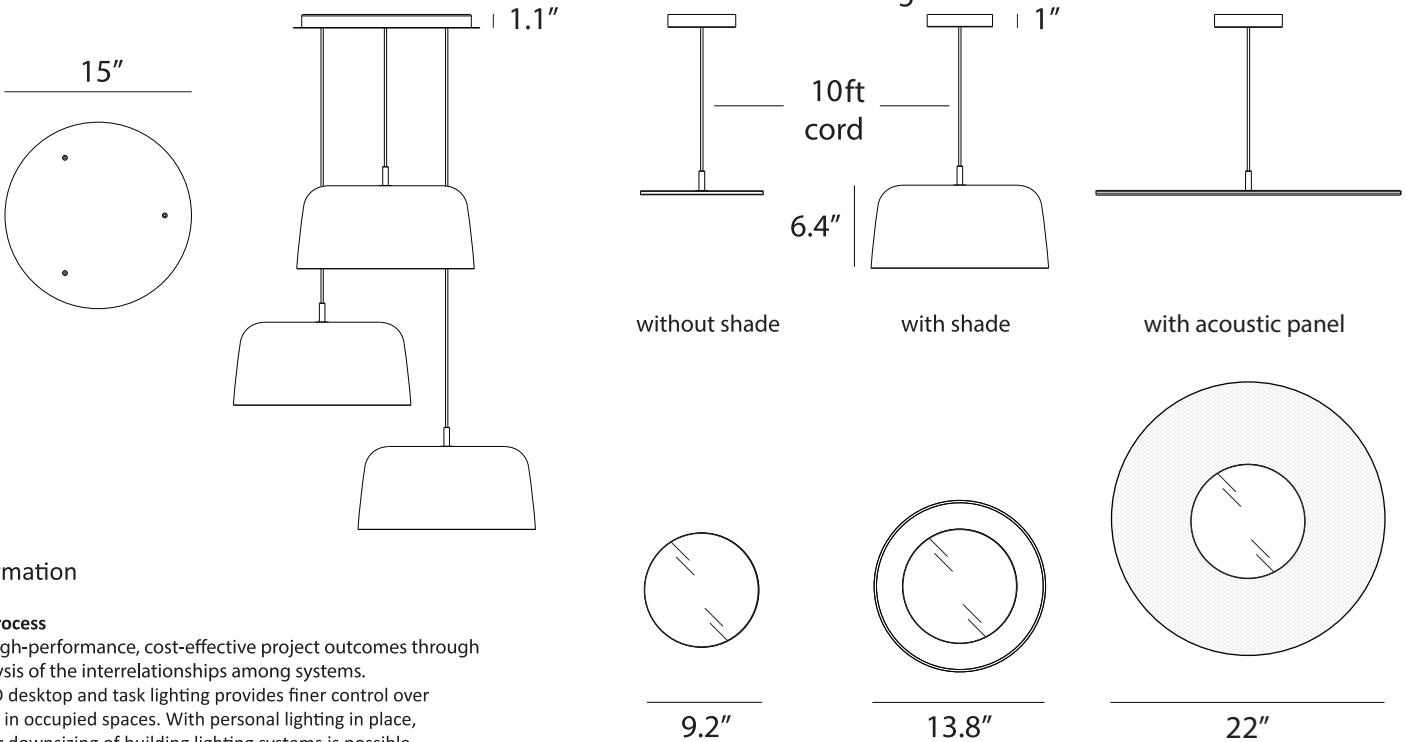

Suspension mounting

LEED Information

Integrative Process

To support high-performance, cost-effective project outcomes through an early analysis of the interrelationships among systems. Konzept's LED desktop and task lighting provides finer control over lighting levels in occupied spaces. With personal lighting in place, elimination or downsizing of building lighting systems is possible.

Interior Lighting

To promote occupants' productivity, comfort and well-being by providing high-quality lighting. Konzept's portable task lighting products provide more than three lighting levels that occupants can easily adjust to suit their needs. Furthermore, all Konzept lighting products use high quality LED light sources with CRI over 90 and L70 rated lifespan over 60,000 hours. Desktop and task personal lighting also provide the opportunity to reduce overhead lighting.