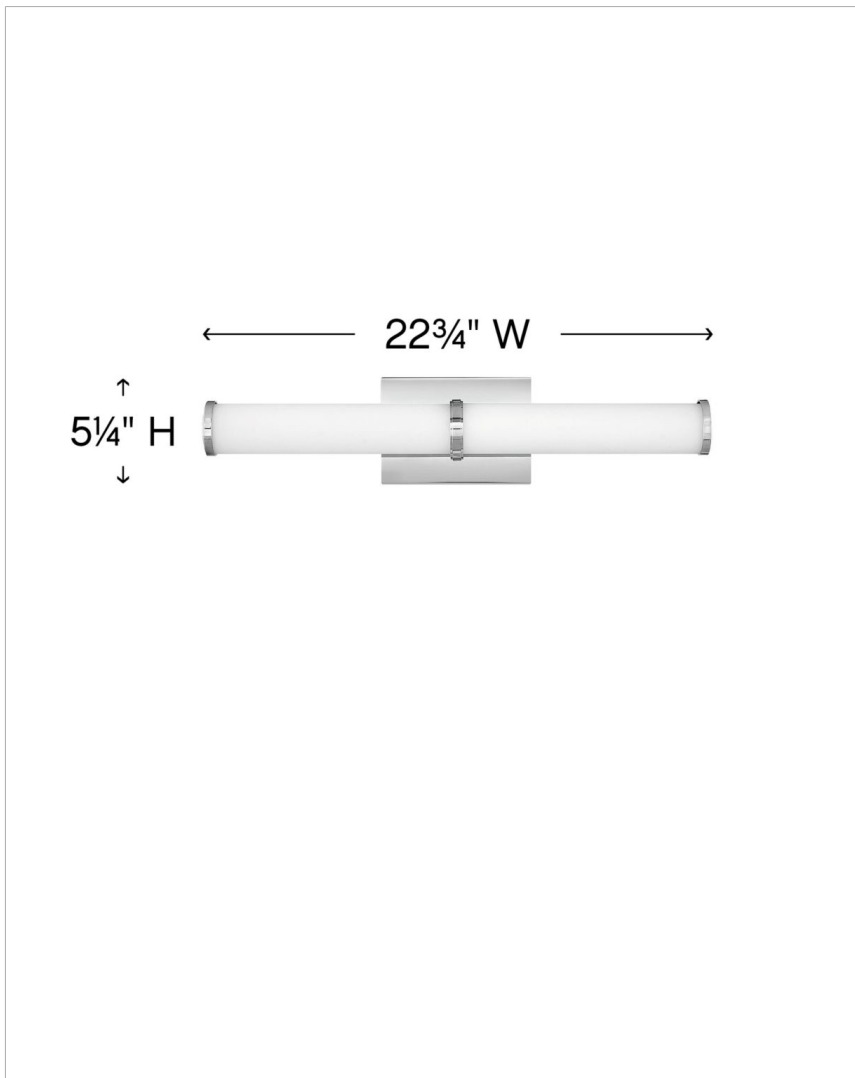

## 59923CM

### MEDIUM LED VANITY

Minimal in form, Simi makes a strong case for simplicity. Sleek end caps and a center bracelet in Chrome or Brushed Nickel finish options add a seamless finishing touch to the slim profile.

DETAILS	
FINISH:	Chrome
MATERIAL:	Steel
GLASS:	Etched White
DIMMABLE:	YES, CL TYPE DIMMER (SSL7A)

DIMENSIONS	
WIDTH:	22.8"
HEIGHT:	5.3"
WEIGHT:	4lb
BACK PLATE:	6.75"W X 4.75"H
EXTENSION:	3.8"
TOP TO OUTLET:	2.75"

LIGHT SOURCE	
LIGHT SOURCE:	Integrated LED
LED NAME:	LEVO98-532
VOLTAGE:	120v
COLOR TEMP:	3000
LUMENS:	2900
CRI:	93
INCANDESCENT EQUIVALENCY:	4 x 60w
DIMMABLE:	YES, CL TYPE DIMMER (SSL7A)

SHIPPING	
CARTON LENGTH:	29
CARTON WIDTH:	8.5
CARTON HEIGHT:	11
CARTON WEIGHT:	6