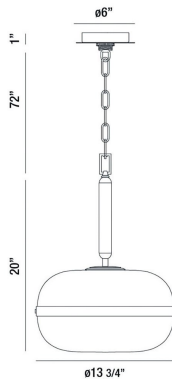

NOTTINGHAM, 20IN PENDANT

PRODUCT DETAILS

No.	:	37197-021
Product Color	:	POLISHED NICKEL
Product Material	:	NICKEL
Shade / Accent Colour	:	SMOKE
Shade / Accent Material	:	GLASS
Diameter	:	13.75"
Height	:	20"
Overall Height	:	92"
Weight	:	7.7LBS
Shade Height	:	8.25"
Shade Diameter	:	14"

LIGHT SOURCE DETAILS

Number of Bulbs	:	1
Light Source	:	BULB
Light Source Type	:	T14 / T14 LED
Input Voltage	:	120V
Bulb Voltage	:	120V
Socket Type	:	E26
Wattage	:	60W
Total Wattage	:	60W
Bulb Included	:	NO
Dimmable	:	YES

OPTIONS AVAILABLE

ITEM NO.	FINISH	SHADE
37197-018	ANTIQUE BRASS	AMBER
37197-021	POLISHED NICKEL	SMOKE

TECHNICAL DETAILS

Hanging Support Type	:	CHAIN
Hanging Support Length	:	72"
Canopy / Backplate Height	:	1.5"
Canopy / Backplate Dia.	:	6"
IP Rating	:	IP22
Approval	:	
Beam Angle	:	360