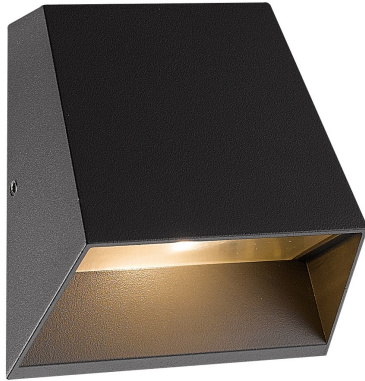

## KILO, 1-LIGHT LED OUTDOOR WALL MOUNT

### PRODUCT DETAILS

No.	:	28281-023
Product Color	:	GRAPHITE GREY
Shade / Accent Colour	:	FROST PC
Width	:	4.75"
Height	:	4.75"
Ext	:	1.5"
Weight	:	0.8lbs

### LIGHT SOURCE DETAILS

Light Source Type	:	INTEGRATED LED
Input Voltage	:	120V
Bulb Voltage	:	120V
Socket Type	:	LED
Total Wattage	:	7W
Total Lumen	:	330lm
Kelvin	:	3000K
CRI	:	80
Dimmable	:	No

### Options Available

ITEM NO.	FINISH	SHADE
28281-016	MARINE GREY	FROST PC
28281-023	GRAPHITE GREY	FROST PC