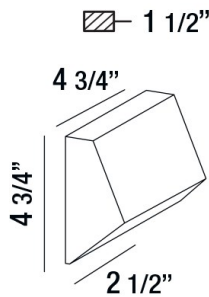

### PRODUCT DETAILS

No.	:	28281-023
Product Color	:	GRAPHITE GREY
Shade / Accent Colour	:	FROST PC
Width	:	4.75"
Height	:	4.75"
Ext	:	1.5"
Weight	:	0.8lbs

### TECHNICAL DETAILS

Light Direction	:	Down
Canopy / Backplate Length	:	4.32"
Canopy / Backplate Width	:	3.5"
Driver	:	Electronic driver 120V 50/60Hz
Adjustable Lamp Head	:	No
IP Rating	:	54
Location	:	WET
Approval	:	
Title 24	:	Yes