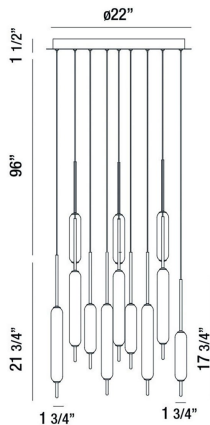

CUMBERLAND, 22" ROUND CHANDELIER

PRODUCT DETAILS

No.	:	37235-031
Product Color	:	MIXED
Product Material	:	METAL
Shade / Accent Colour	:	WHITE
Shade / Accent Material	:	GLASS
Diameter	:	22"
Height	:	21.75"
Overall Height	:	119.25"
Weight	:	23.1lbs

LIGHT SOURCE DETAILS

Light Source Type	:	INTEGRATED LED
Input Voltage	:	120V
Bulb Voltage	:	120V
Socket Type	:	LED
Total Wattage	:	120W
Total Lumen	:	7200lm
Kelvin	:	3000K
CRI	:	90
Dimmable	:	Yes

Options Available

ITEM NO.	FINISH	SHADE
37235-017	ANTIQUE BRASS	WHITE
37235-024	BLACK	WHITE
37235-031	MIXED	WHITE
37235-043	SATIN NICKEL	WHITE

TECHNICAL DETAILS

Hanging Support Type	:	WIRE
Hanging Support Length	:	96"
Canopy / Backplate Height	:	1.5"
Canopy / Backplate Dia.	:	22"
Location	:	DRY
Approval	:	
Title 24	:	Yes