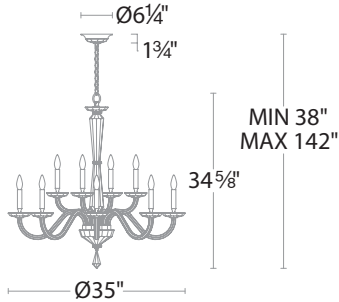

LINE DRAWING

DESCRIPTION

Adorn your space with prominence and romance worthy of Castle Habsburg. A dynasty luminaire of heirloom quality, the stately european crystal columns and sweeping arms are elegantly designed to reflect your appreciation of proportion and construction.

FEATURES

- Comes with 40-inches of chain
- Uses twelve 60 watt max, 25 watt equivalent recommended candelabra base bulbs (not included)
- Sloped ceiling adaptable

SPECIFICATIONS

Standards   UL/cUL

Model	Size	LED Color Temp	Finish	Voltage	Wattage	Weight	LED Lumens	Delivered Lumens
S9235	12 Lights	N/A	Chrome (702)	120V	N/A	33 lb	N/A	N/A

Example: S9235-7020