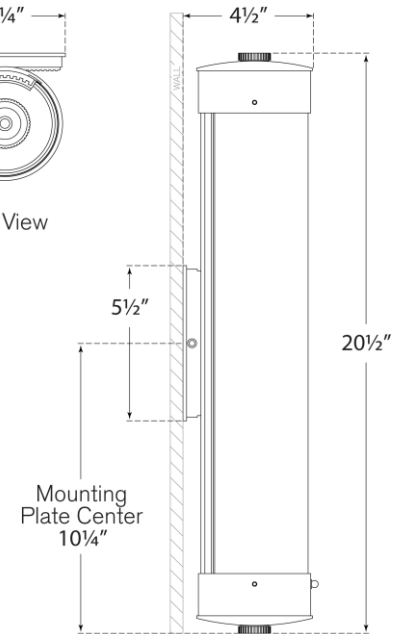

TEAR SHEET

Marais Linear Bath Sconce

Item # TOB 2318HAB-CG

Designer: Thomas O'Brien

Height: 21"

Width: 4.25"

Extension: 4.5"

Backplate: 4.25" x 5.5" Rectangle

Finishes: BZ/HAB, HAB, PN

Glass Options: CG

Socket: 2 - E26 Keyless

Wattage: 2 - 40 T10

Weight: 7 Pounds

Top View

Side View