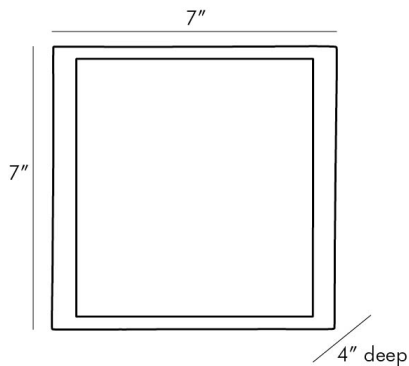

ARTERIOS

WATERCREST SCONCE

49333
H: 7 IN, W: 7 IN, D: 4 IN
White Alabaster
Contract Suitable As Is

The Watercrest Sconce redefines natural sophistication. Blocks of honed snow marble framed in antique brass steel offer a raw yet refined element to the space it occupies. The unfinished quality of the façade possesses an incredible amount of texture, both visual and to the touch, that is heightened when illuminated. A luxe lighting option for small, stylish spaces. Marble may vary. Damp-rated, although limited covered outdoor conditions may affect finish.

APPEARANCE

Material	Alabaster, Steel
Finish	Antique Brass, White
Finish Will Vary	true
Top Coat/Sealant	true
Link	Welded

DIMENSIONS

Center Of Mount From Btm	3.5 IN
Backplate	H: 6.5 IN, W: 4.5 IN, D: 1 IN
Mount	H: 4 IN, W: 4 IN

COMPLIANCY

UL/ETL	Yes
RoHS	true

SHIPPING

Product Weight	6.5 LBS
Gross Weight 1	7.5 LBS
Shipping Box 1	H: 11 IN, L: 11 IN, W: 11 IN

ADDITIONAL INFO

Features	ADA
Hanging Orientation	Horizontal and Vertical

CONTRACT