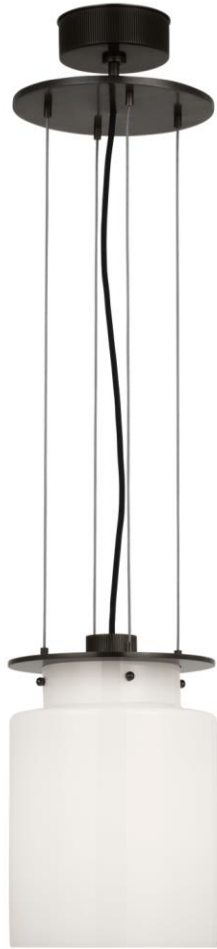

TEAR SHEET

Elias 9" Floating Pendant

Item # RB 5080BZ-WG

Designer: Ray Booth

O/A Height: 23" - 243"

Fixture Height: 13.5"

Width: 9"

Canopy: 5" Round

Finishes: AB, BZ, PN

Glass Options: CG, WG

Socket: E26 Keyless

Wattage: 15 LED A19

Note: UL Only | Height Not Adjustable After Installation