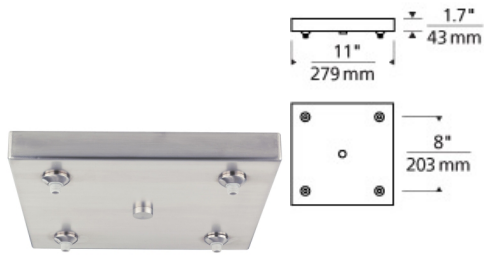

F R E E J A C K

FreeJack Square Canopy 4-port

DESCRIPTION

Mounts to a standard 4" junction box with round plaster ring (provided by electrician). Electronic transformers inside an 11" by 11" housing. Four FreeJack ports; for ceiling only.

INSTALLATION

This product can mount to either a 4" square electrical box with round plaster ring or an octagonal electrical box (not included). For ceiling only. Transformers (included) fit in canopy.

OTHER

For use with any four 12 Volt halogen FreeJack pendants or heads (sold separately).

WEIGHT

5.8lb / 2.63kg ±

freejack square canopy 4-port

ORDERING INFORMATION

700FJS4 SHAPE OR SIZE	FINISH	VOLTAGE
SQUARE 4 PORT INTEGRAL TRANSFORMER	Z ANTIQUE BRONZE	120V IN/12V OUT
	B BLACK	-277 277V IN/12V OUT
	C CHROME	
	S SATIN NICKEL	
	W WHITE	