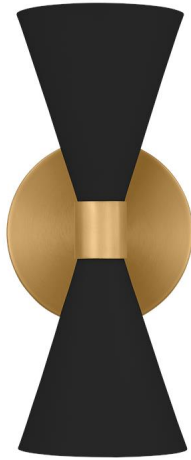

## AEW1032MBK: Large Sconce

### Dimensions:

**Width:** 5" **Extends:** 6 1/2"  
**Height:** 13 1/8" **Wire:** 8" (color/Black/White)  
**Weight:** 2.65 lbs. **Mounting Proc.:** Set Screw(s)  
**Connection:** Mounted To Box

### Material List:

1 Body - Steel - Burnished Brass

### Shade / Glass / Diffuser Details:

Part	Material	Finish	Quantity	Item Number	Length	Width	Height	Diameter	Fitter Diameter	Shade Top Length	Shade Top Width	Shade Top Diameter
Shade	Steel	Midnight Black	2				6	5				1 1/2