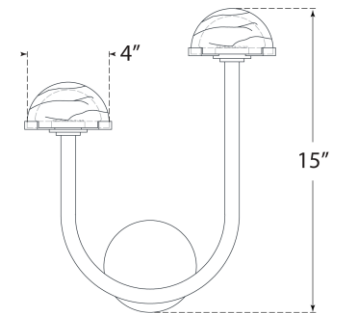

TEAR SHEET

Pedra 15" Assymetrical Left Sconce

Item # KW 2624AB-ALB

Designer: Kelly Wearstler

Height: 15"

Width: 12.25"

Extension: 4.5"

Backplate: 4.5" Round

Finishes: AB, BZ, PN

Shade Treatments: ALB

Socket: Dedicated LED

Wattage: 12w (1000lm)

Note: UL Only | Alabaster is a Natural Stone | Variations in Color and Texture are Expected

Top View

Side View

Front View