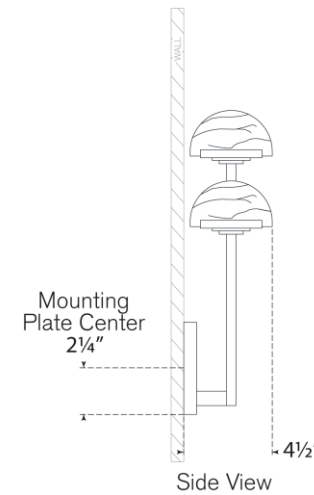

TEAR SHEET

Pedra 15" Assymetrical Left Sconce

Item # KW 2624AB-ALB

Designer: Kelly Wearstler

Height: 15"

Width: 12.25"

Extension: 4.5"

Backplate: 4.5" Round

Finishes: AB, BZ, PN

Shade Treatments: ALB

Socket: Dedicated LED

Wattage: 12w (1000lm)

Note: UL Only | Alabaster is a Natural Stone | Variations in Color and Texture are Expected

Top View

Side View

Front View