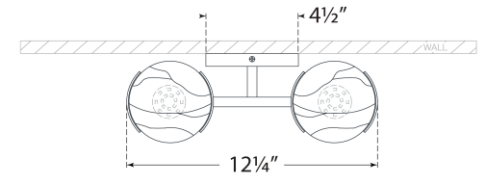

TEAR SHEET

Pedra 15" Assymetrical Left Sconce

Item # KW 2624AB-ALB

Designer: Kelly Wearstler

Height: 15"

Width: 12.25"

Extension: 4.5"

Backplate: 4.5" Round

Finishes: AB, BZ, PN

Shade Treatments: ALB

Socket: Dedicated LED

Wattage: 12w (1000lm)

Note: UL Only | Alabaster is a Natural Stone | Variations in Color and Texture are Expected

Top View

Side View

Front View