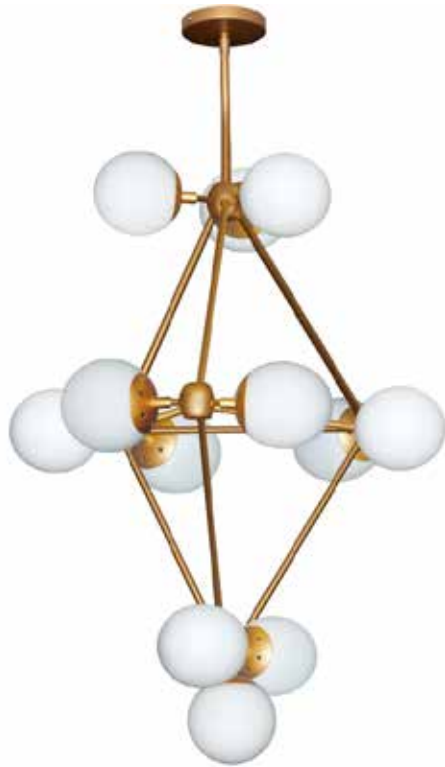

DMI-3612C-GLD - 12LT Chandelier, Gold Finish w/White Glass Balls

12 Light Foyer Chandelier, Gold Finish, Frosted White Glass

Height	36.5	No. of Bulbs	12
Width/Length	25	LED Compatible	LED Compatible
Depth	25	Total Wattage	480
Weight	20		
Body Material	Metal	Second Material	Glass
Finish/Color	Gold	Second Finish/Color	Frosted White
Type of Finish	Painted		
Bulb 1 Amount	12	Rated For	Dry Location
Bulb 1 Base Type	E26	Voltage	120
Bulb 1 Max Watt.	40		
Bulb 1 Included	No	Approval	cUL or equivalent
Bulb 1 Lumens		Warranty	1 Year
Bulb 1 CRI		Instal Position	Ceiling

Date:	Notes:
Fixture Type:	
Job Name:	

Lighting • LED • Shades • Custom Designs

TORONTO | BUFFALO | LIGHTFAIR | DALLAS MARKET CENTRE # 4303

www.dainolite.com | 1-888-564-1262 | dainolite@dainolite.com

[/dainolite](https://www.facebook.com/dainolite)