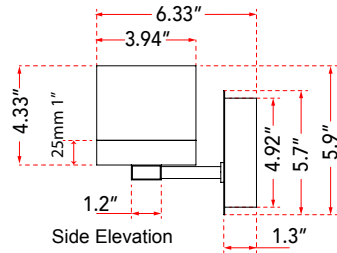

ABRA MODEL **20025WV-BN**

5Lt Vanity with Square Edge Lite Dimmable LED Acrylic Shades

FAMILY NAME **Cubic**

UPC **00858083007177**

FIXTURE MATERIAL				FIXTURE DIMENSIONS IN INCHES										
Frame Material	Finishes Available	Diffuser Type	Diffuser Finish	Diameter	Height	o.a.h	Width	Length	Ext	Weight	ADA	Location	Rating	Compliance
Metal	BN-Brushed Nickel BZ-Bronze	Acrylic	White		4.33	5.9		39.7	6.33	15.5		Wall Mount only	Damp Location	cETLus
LAMPING										Compatible Dimmers		Junction Box Type		SUPPLIED
Lamp Type	Lamp qty	Wattage	Max Wattage	Base	Kelvin	CRI	Initial Lumen's	Delivered Lumen's	Voltage	ELV		Standard 4 x 4 Octagon Box		
LED	5	5.6w	28w	Solid State Module	3000k	90+	2380	1666 estimated	120v	SPECIAL NOTES				