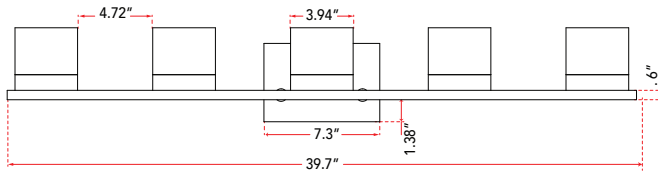

ABRA MODEL **20025WV-BN**

5Lt Vanity with Square Edge Lite Dimmable LED Acrylic Shades

FAMILY NAME **Cubic**

UPC **00858083007177**

FIXTURE MATERIAL				FIXTURE DIMENSIONS IN INCHES										
Frame Material	Finishes Available	Diffuser Type	Diffuser Finish	Diameter	Height	o.a.h	Width	Length	Ext	Weight	ADA	Location	Rating	Compliance
Metal	BN-Brushed Nickel BZ-Bronze	Acrylic	White		4.33	5.9		39.7	6.33	15.5		Wall Mount only	Damp Location	cETLus
LAMPING										Compatible Dimmers		Junction Box Type		SUPPLIED
Lamp Type	Lamp qty	Wattage	Max Wattage	Base	Kelvin	CRI	Initial Lumen's	Delivered Lumen's	Voltage	ELV		Standard 4 x 4 Octagon Box		
LED	5	5.6w	28w	Solid State Module	3000k	90+	2380	1666 estimated	120v	SPECIAL NOTES				