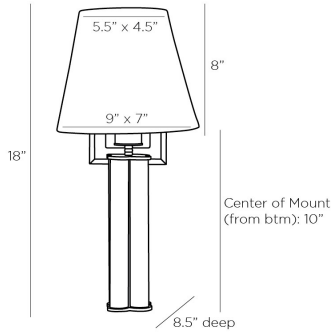

ARTERIOS

ECKART SCONCE

JAY JEFFERS

DJ49002-628
 H: 18 IN, W: 9 IN, D: 8.5 IN
 Pewter
 Contract Suitable As Is

There is strength in simplicity. The clear glass rods are capped in pewter with a matching pewter shade. This sexy sconce is perfect for any bathroom or hallway. A piece of jewelry for your walls. Damp-rated, although limited covered outdoor areas may affect finish.

APPEARANCE

	Pewter
Material	Cotton, Glass, Iron, Linen
Finish	Clear, Off-White, Pewter
Top Coat/Sealant	true

DIMENSIONS

Center Of Mount From Btm	10 IN
Shade	Top: 4.5 IN, Top: 5.5 IN, D: 7 IN, W: 9 IN, Side: 8 IN
Backplate	H: 6 IN, W: 5 IN, D: 1 IN
Mount	H: 5.5 IN, W: 4.5 IN

COMPLIANCY

UL/ETL	Yes
CB	Yes
RoHS	true

SHIPPING

Product Weight	5.5 LBS
Gross Weight 1	8.3 LBS
Gross Weight 2	5 LBS
Shipping Box 1	H: 9.4 IN, L: 18.1 IN, W: 14.6 IN
Shipping Box 2	H: 10 IN, L: 11 IN, W: 9 IN
Shipping Box 3	H: 0