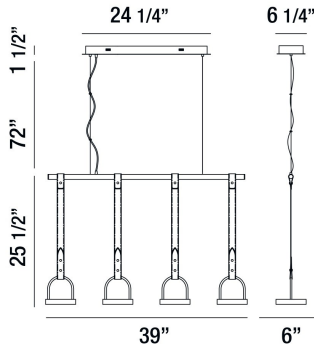

LAPPIN, 39" LINEAR CHANDELIER

PRODUCT DETAILS

No.	:	35901-013
Product Color	:	CHROME
Product Material	:	METAL
Length	:	39"
Width	:	6"
Height	:	25.5"
Overall Height	:	98.75"
Weight	:	14.1lbs

LIGHT SOURCE DETAILS

Light Source Type	:	INTEGRATED LED
Input Voltage	:	120V
Bulb Voltage	:	120V
Total Wattage	:	48W
Total Lumen	:	2880lm
Kelvin	:	3000K
CRI	:	80+
Dimmable	:	Yes

Options Available

ITEM NO.	FINISH	SHADE
35901-013	CHROME	

TECHNICAL DETAILS

Hanging Support Type	:	AIRCRAFT CABLE
Hanging Support Length	:	72"
Canopy / Backplate Length	:	24.25"
Canopy / Backplate Height	:	1.5"
Canopy / Backplate Width	:	6.25"
Location	:	DRY
Approval	:	