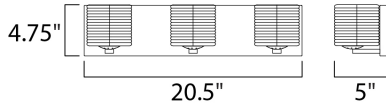

MEASUREMENTS

DIMENSION : 20.5" W x 4.75" H x 5" Ext
 BACK PLATE : 20.5" W x 4.75" H x 2.5" HCO
 HANGING WEIGHT : 6.73 lb

LAMPING

LUMENS : 840 Rated
 BULB : 3 x 4W LED G9 , 12W Total
 BULB INCLUDED : (Included)
 DIMMABLE : Yes
 CRI : 80+ CRI
 COLOR_TEMP : 3000K