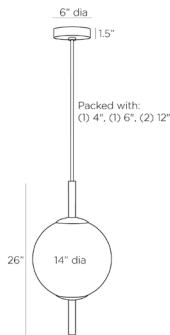

## TIRSO PENDANT

DPC07  
H: 31.5 IN, Dia: 14.00 IN  
Opal  
Contract Suitable As Is

Striking in its simplicity, the Tirso exudes midcentury style. The integrated LED pendant is created with a globe shade in opal glass, which emits a soft glow. A pipe suspension, in English bronze steel with knurled detailing, creates a piercing effect. The fixture is fitted with a disc canopy, also in English bronze. Damp-rated, although limited covered outdoor conditions may affect finish.

### DIMENSIONS

Globe H: 14 IN, Dia: 14.00 IN  
Pendant H: 26 IN, Dia: 14.00 IN  
Minimum Hanging Height 31.5 IN  
Maximum Hanging Height 61.5 IN  
Canopy H: 1.5 IN, Dia: 6.00 IN

### REPLACEMENT PARTS

Replacement Part 1 PIPE-488  
Replacement Part 1 Dim (1) 4", (1) 6", (1) 12"