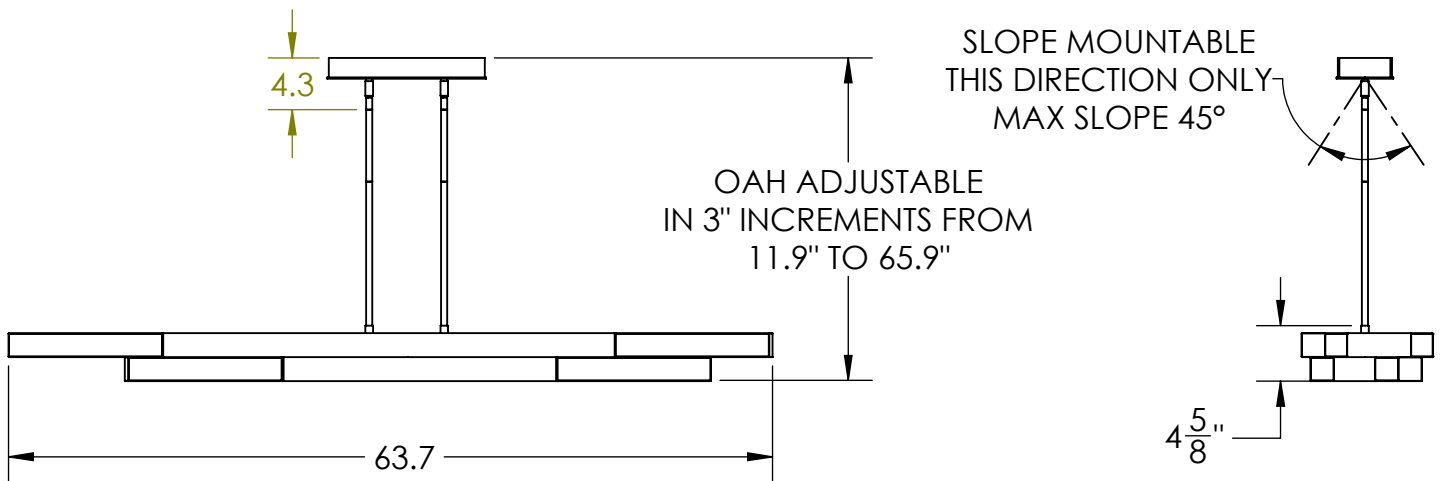

Collection: AXIS

Product #: PLB0060-64

All dimensions are shown in inches unless otherwise stated.
Visit hammertonstudio.com for product options.

3/7/2022 ©

Mounting Packet: X	Weight(lbs.): 41	Electrical Type: LED	CCT: 2700/3000 K	
UL Location: DRY		Elec. Qty: 8	Wattage: 42	Voltage: 120
Finish: SEE WEB SITE FOR OPTIONS		Source Lumens:	Ambient: 1681	Down: 1681
Top Diffuser: CLOSED		Dimmable: Forward/Reverse Phase to 1%		
Bottom Diffuser: Frosted Acrylic		CRI: 93+	Power Factor: >0.9	

All fixtures created by Hammerton are handcrafted by artisans. Dimensions may vary up to 7/8".

© Copyright 2021. All rights in design, detail or invention of this drawing are reserved as the property of Hammerton. Any imitation or adaptation without written consent is strictly prohibited.