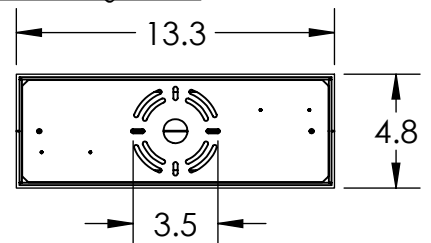

Canopy Mounting Detail

MOUNTS DIRECTLY TO J-BOX