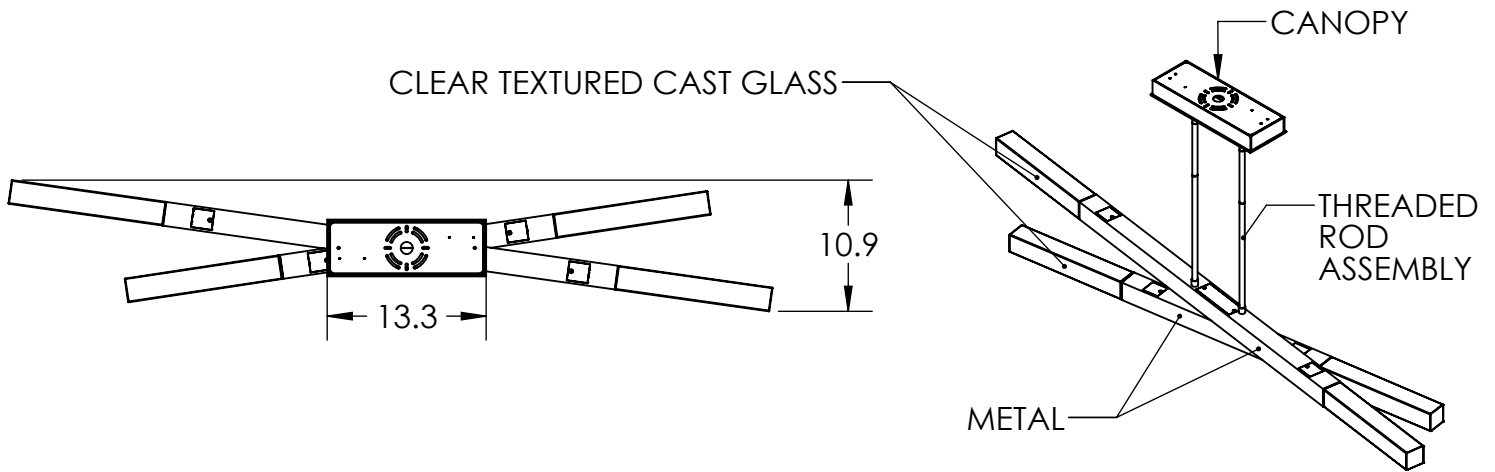

Collection: AXIS

Product #: PLB0060-64

All dimensions are shown in inches unless otherwise stated.
Visit hammertonstudio.com for product options.

3/7/2022 ©

Mounting Packet: X	Weight(lbs.): 41	Electrical Type: LED	CCT: 2700/3000 K	
UL Location: DRY		Elec. Qty: 8	Wattage: 42	Voltage: 120
Finish: SEE WEB SITE FOR OPTIONS		Source Lumens:	Ambient: 1681	Down: 1681
Top Diffuser: CLOSED		Dimmable: Forward/Reverse Phase to 1%		
Bottom Diffuser: Frosted Acrylic		CRI: 93+	Power Factor: >0.9	

All fixtures created by Hammerton are handcrafted by artisans. Dimensions may vary up to 7/8".

© Copyright 2021. All rights in design, detail or invention of this drawing are reserved as the property of Hammerton. Any imitation or adaptation without written consent is strictly prohibited.