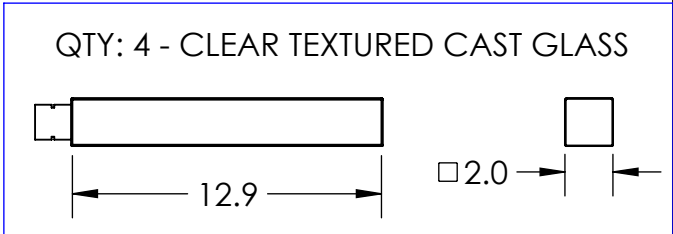

Collection: AXIS

Product #: PLB0060-64

All dimensions are shown in inches unless otherwise stated.
Visit hammertonstudio.com for product options.

3/7/2022 ©

Mounting Packet: X	Weight(lbs.): 41	Electrical Type: LED	CCT: 2700/3000 K	
UL Location: DRY		Elec. Qty: 8	Wattage: 42	Voltage: 120
Finish: SEE WEB SITE FOR OPTIONS		Source Lumens:	Ambient: 1681	Down: 1681
Top Diffuser: CLOSED		Dimmable: Forward/Reverse Phase to 1%		
Bottom Diffuser: Frosted Acrylic		CRI: 93+	Power Factor: >0.9	

All fixtures created by Hammerton are handcrafted by artisans. Dimensions may vary up to 7/8".

© Copyright 2021. All rights in design, detail or invention of this drawing are reserved as the property of Hammerton. Any imitation or adaptation without written consent is strictly prohibited.