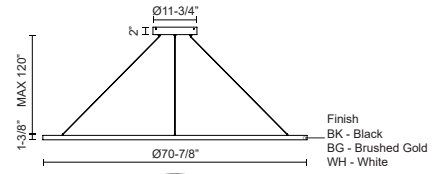

CERCHIO PD87172

PENDANTS

PROJECT

PD87172-BG
Brushed Gold

PD87172-WH
White

PD87172-BK
Black

SPECIFICATION DETAILS

Fixture Dimensions	D70-7/8" x H1-3/8"
Light Source	LED with DC Driver
Wattage	160W
Total Lumens	11700lm
Delivered Lumens	BG-4405lm*; BK-4405lm*; WH-5930lm*;
Voltage	120V
Color Temperature	3000K
CRI (Ra)	90CRI
Optional Color Temps	2700K - 5000K Available, Minimum Order Quantities Apply
LED Rated Life	50,000 hours
Dimming	100% - 10%, TRIAC or ELV Dimmer (Not Included)
Diffuser Details	Frosted Silicone Diffuser
Adjustable	Yes
Wire Length	120" Max
Wire Type	BG - Black Wire; BK - Black Wire; WH - Clear Wire;
Minimum Hang Height	36"
Sloped Ceiling Adaptable	Yes
Location	Dry
Illumination Direction	Downlight
Canopy Dimensions	D13" x H2"
Paint Finish	BG01(Canopy); BG02(Fixture Body); BK02; WH02;

* For custom options, consult factory for details.

* For warranty information, please visit www.kuzcolighting.com/warranty

DESCRIPTION

Extruded and rolled aluminum with rectangular profile. Flush silicone diffuser. Matte powder-coated finish. Down light. Duo canopy mounting style