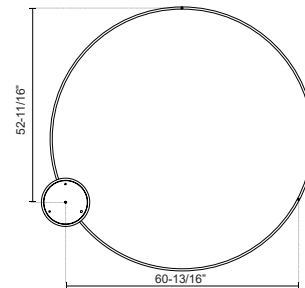

KUZCO

CANADA: 19054 28TH AVENUE - SURREY, BC V3Z 6M3

USA: 3035 E. LONE MOUNTAIN ROAD - LAS VEGAS, NV 89081

WWW.KUZCOLIGHTING.COM

© 2021 KUZCO LIGHTING. ALL RIGHTS RESERVED.

COMMENT