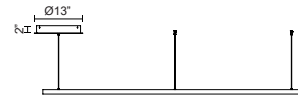

Side Canopy Option